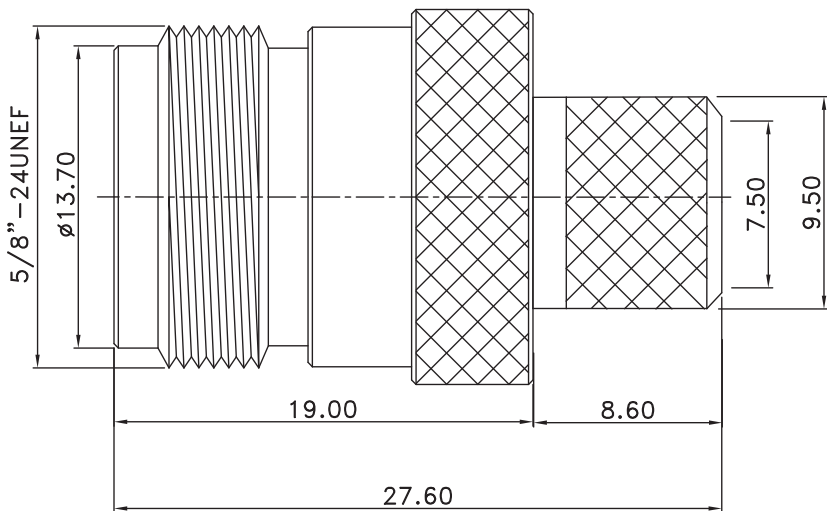

N-Type Female Crimp Connector

C-N4-400

NO	Description	Q'ty	Material	Finish
3	DIELECTRIC	1	TEFLON	NONE
2	PIN	1	BRASS	GOLD
1	BODY	1	BRASS	NICKEL

*** MAJOR DIMENSION**

UNLESS OTHERWISE NOTED TOLERANCES
 0.5-6=±0.2
 6-30=±0.4
 30-120=±0.6
 120-315=±1.0
 ANGLES=±1°

SCALE	4/1	UNIT	MM
-------	-----	------	----