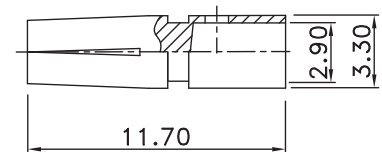

N-Type Female Crimp Connector

C-N4-400

NO	Description	Q'ty	Material	Finish
3	DIELECTRIC	1	TEFLON	NONE
2	PIN	1	BRASS	GOLD
1	BODY	1	BRASS	NICKEL

*** MAJOR DIMENSION**

UNLESS OTHERWISE NOTED TOLERANCES
 0.5-6=±0.2
 6-30=±0.4
 30-120=±0.6
 120-315=±1.0
 ANGLES=±1°

SCALE	4/1	UNIT	MM
-------	-----	------	----