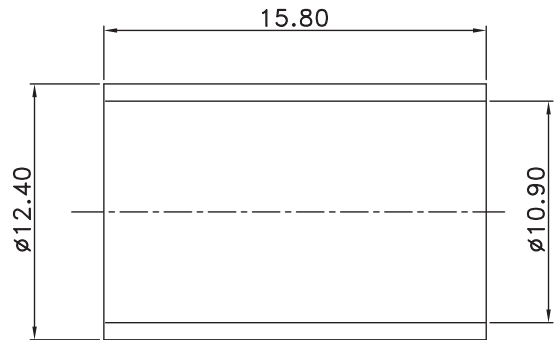

N-Type Female Crimp Connector

C-N4-400

NO	Description	Q'ty	Material	Finish
3	DIELECTRIC	1	TEFLON	NONE
2	PIN	1	BRASS	GOLD
1	BODY	1	BRASS	NICKEL

*** MAJOR DIMENSION**

UNLESS OTHERWISE NOTED TOLERANCES
 0.5-6=±0.2
 6-30=±0.4
 30-120=±0.6
 120-315=±1.0
 ANGLES=±1°

SCALE	4/1	UNIT	MM
-------	-----	------	----