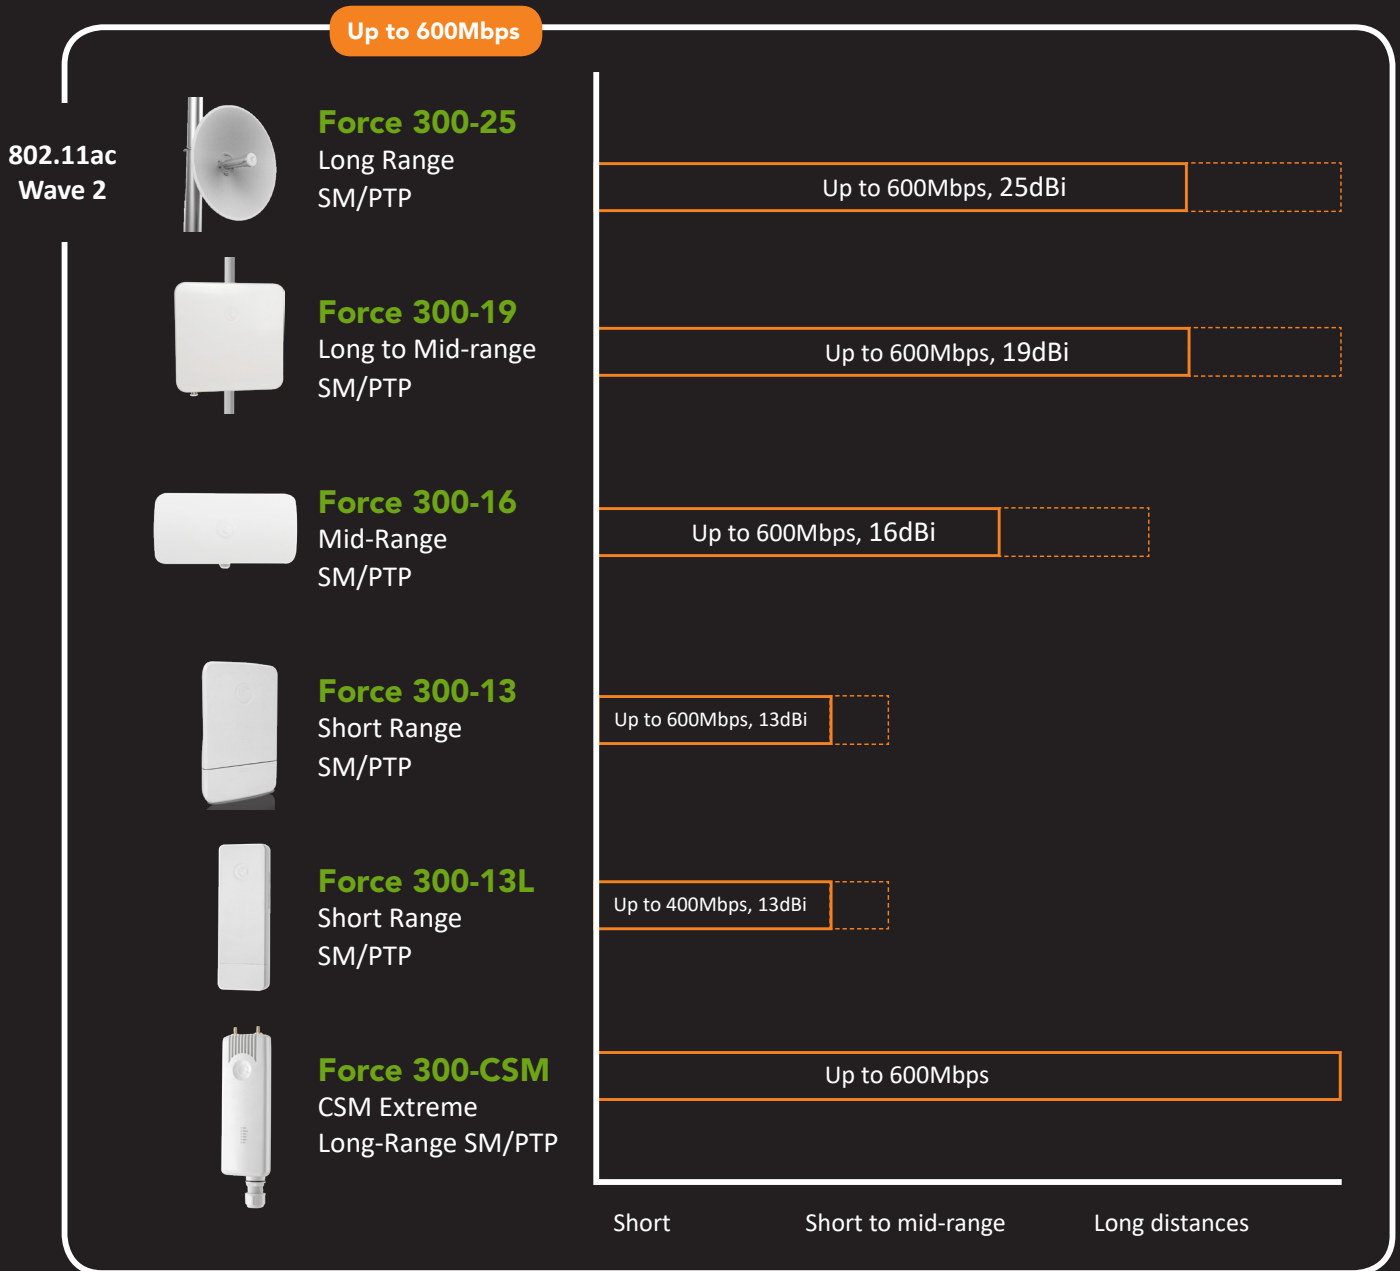

ePMP Subscriber Modules:

Cambium has numerous robust IP Rated 5 GHz 802.11ac Wave 2 SM options meeting your demands based on capacity, distance and form factor requirements:

WWW.GOWIFI.CO.NZ

Suppliers of Long Range Wireless Network
Equipment and Accessories

Phone: +64 3 741 1339 | Fax: +64 3 327 3193 | Email: sales@gowifi.co.nz