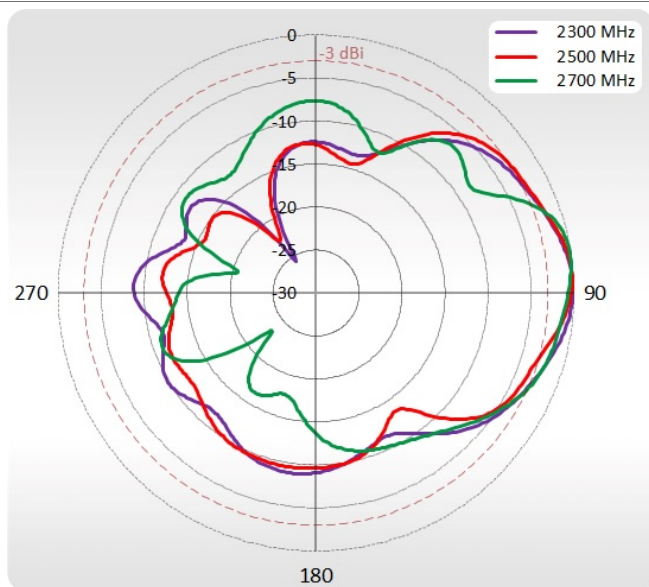

OUTDOOR

Use LTE router wherever you want

ANTENNA

Maximize your signal with QuWireless antennas

SOLUTION

Plug LTE router and you are good to go

LTE SPECIFICATION

FREQUENCY	0.694-0.96 GHz 1.7 - 2.2 GHz 2.2 - 2.7 GHz
Supported LTE bands	1, 2, 3, 4, 5, 6, 7, 8, 9, 10, 12, 13, 14, 15, 16, 17, 18, 19, 20, 23, 25, 26, 27, 28, 29, 30, 33, 34, 35, 36, 37, 38, 39, 40, 41, 44, 53, 65, 66, 67, 68, 69, 70, 71, 85
GAIN	0.694 - 0.96 GHz : 7 dBi 1.7 - 2.2 GHz : 7 dBi 2.2 - 2.7 GHz : 7 dBi
VSWR	<1.70, max <2.00
BEAMWIDTH	70°/70° ±15°
POLARIZATION	X-Pol
IMPEDANCE	50 Ω

VSWR

Port 1

Port 2

PLOTS

Port 1, 700-900 MHz Azimuth

Port 1, 700-900 MHz Elevation

Port 1, 1710-2170 MHz Azimuth

Port 1, 1710-2170 MHz Elevation

Port 1, 2300-2700 MHz Azimuth

Port 1, 2300-2700 MHz Elevation

PLOTS

Port 2, 700-900 MHz Azimuth

Port 2, 700-900 MHz Elevation

Port 2, 1710-2170 MHz Azimuth

Port 2, 1710-2170 MHz Elevation

Port 2, 2300-2700 MHz Azimuth

Port 2, 2300-2700 MHz Elevation

PHOTOS

DIMENSIONS

HEADQUARTER:

Wireless Instruments sp. z o.o.

ul. Kościuszki 27

52-116 Iwiny

POLAND