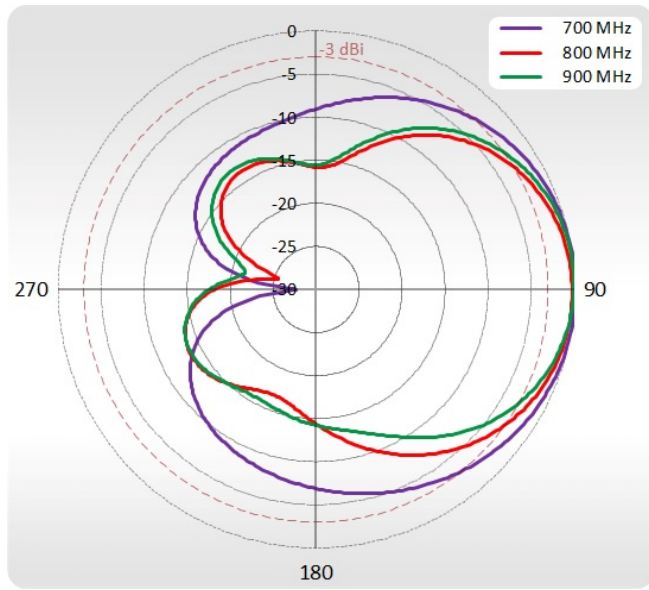

MECHANICAL SPECIFICATION

MATERIALS	ABS, aluminum, Fiberglass, galvanized steel
INGRESS PROTECTION	IP67
DIMENSIONS	272 x 276 x 96 mm 10.71 x 10.87 x 3.78 inch
WEIGHT	1.8 kg 3.97 lbs
OPERATING TEMPERATURE	From -40°C to 75°C From -40°F to 167°F

VSWR

Port 1

Port 2

PLOTS

Port 1, 700-900 MHz Azimuth

Port 1, 700-900 MHz Elevation

Port 1, 1710-2170 MHz Azimuth

Port 1, 1710-2170 MHz Elevation

Port 1, 2300-2700 MHz Azimuth

Port 1, 2300-2700 MHz Elevation

PLOTS

Port 2, 700-900 MHz Azimuth

Port 2, 700-900 MHz Elevation

Port 2, 1710-2170 MHz Azimuth

Port 2, 1710-2170 MHz Elevation

Port 2, 2300-2700 MHz Azimuth

Port 2, 2300-2700 MHz Elevation

PHOTOS

DIMENSIONS

HEADQUARTER:

Wireless Instruments sp. z o.o.

ul. Kościuszki 27

52-116 Iwiny

POLAND