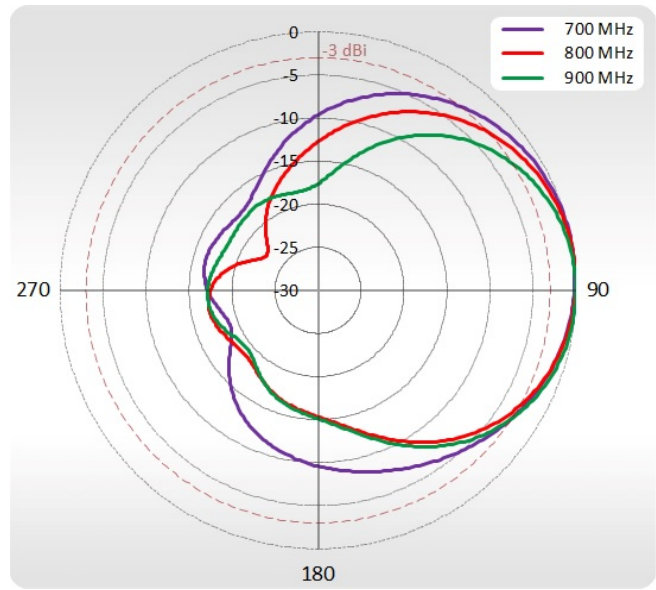

MECHANICAL SPECIFICATION

MATERIALS	ABS, aluminum, Fiberglass, galvanized steel
INGRESS PROTECTION	IP67
DIMENSIONS	272 x 276 x 96 mm 10.71 x 10.87 x 3.78 inch
WEIGHT	1.8 kg 3.97 lbs
OPERATING TEMPERATURE	From -40°C to 75°C From -40°F to 167°F

VSWR

Port 1

Port 2

PLOTS

Port 1, 700-900 MHz Azimuth

Port 1, 700-900 MHz Elevation

Port 1, 1710-2170 MHz Azimuth

Port 1, 1710-2170 MHz Elevation

Port 1, 2300-2700 MHz Azimuth

Port 1, 2300-2700 MHz Elevation

PLOTS

Port 2, 700-900 MHz Azimuth

Port 2, 700-900 MHz Elevation

Port 2, 1710-2170 MHz Azimuth

Port 2, 1710-2170 MHz Elevation

Port 2, 2300-2700 MHz Azimuth

Port 2, 2300-2700 MHz Elevation

PHOTOS

DIMENSIONS

HEADQUARTER:

Wireless Instruments sp. z o.o.

ul. Kościuszki 27

52-116 Iwiny

POLAND