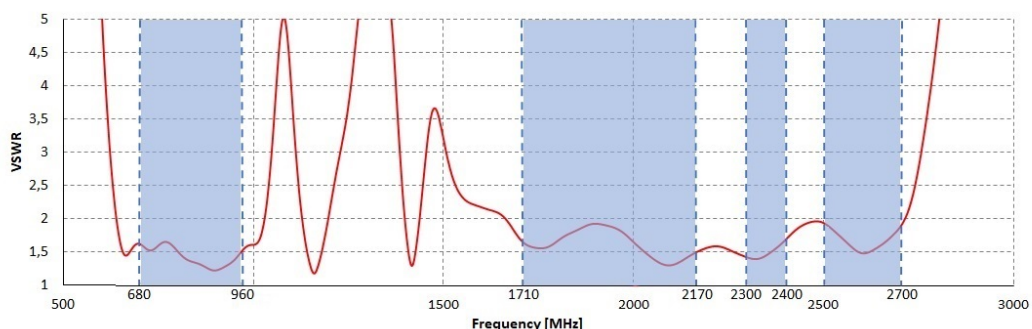

OUTDOOR

Use LTE router wherever you want

ANTENNA

Maximize your signal with QuWireless antennas

SOLUTION

Plug LTE router and you are good to go

LTE SPECIFICATION

FREQUENCY	0.694-0.96 GHz 1.7 - 2.2 GHz 2.2 - 2.7 GHz
Supported LTE bands	1, 2, 3, 4, 5, 6, 7, 8, 9, 10, 12, 13, 14, 15, 16, 17, 18, 19, 20, 23, 25, 26, 27, 28, 29, 30, 33, 34, 35, 36, 37, 38, 39, 40, 41, 44, 53, 65, 66, 67, 68, 69, 70, 71, 85
GAIN	0.694 - 0.96 GHz : 7 dBi 1.7 - 2.2 GHz : 7 dBi 2.2 - 2.7 GHz : 7 dBi
VSWR	<1.70, max <2.00
BEAMWIDTH	70°/70° ±15°
POLARIZATION	X-Pol
IMPEDANCE	50 Ω

MECHANICAL SPECIFICATION

MATERIALS	ABS, aluminum, Fiberglass, galvanized steel
INGRESS PROTECTION	IP67
DIMENSIONS	272 x 276 x 96 mm 10.71 x 10.87 x 3.78 inch
WEIGHT	1.8 kg 3.97 lbs
OPERATING TEMPERATURE	From -40°C to 75°C From -40°F to 167°F

VSWR

Port 1

Port 2

PLOTS

Port 1, 700-900 MHz Azimuth

Port 1, 700-900 MHz Elevation

Port 1, 1710-2170 MHz Azimuth

Port 1, 1710-2170 MHz Elevation

Port 1, 2300-2700 MHz Azimuth

Port 1, 2300-2700 MHz Elevation

PLOTS

Port 2, 700-900 MHz Azimuth

Port 2, 700-900 MHz Elevation

Port 2, 1710-2170 MHz Azimuth

Port 2, 1710-2170 MHz Elevation

Port 2, 2300-2700 MHz Azimuth