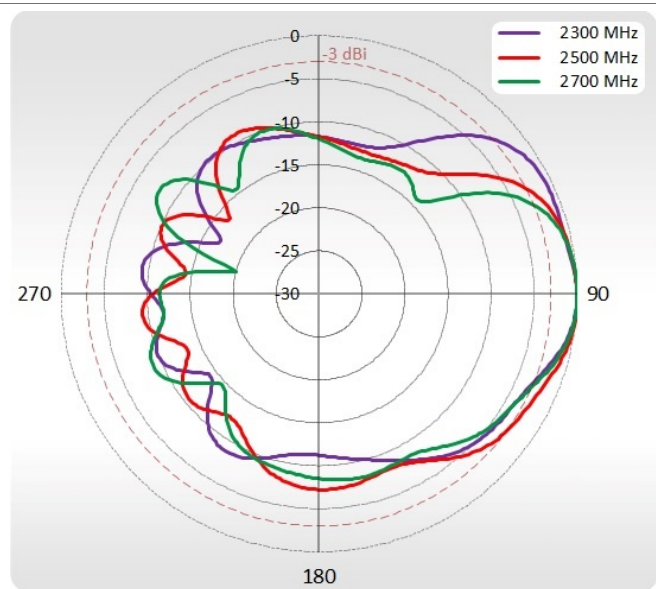

OUTDOOR

Use LTE router wherever you want

ANTENNA

Maximize your signal with QuWireless antennas

SOLUTION

Plug LTE router and you are good to go

LTE SPECIFICATION

FREQUENCY	0.694-0.96 GHz 1.7 - 2.2 GHz 2.2 - 2.7 GHz
Supported LTE bands	1, 2, 3, 4, 5, 6, 7, 8, 9, 10, 12, 13, 14, 15, 16, 17, 18, 19, 20, 23, 25, 26, 27, 28, 29, 30, 33, 34, 35, 36, 37, 38, 39, 40, 41, 44, 53, 65, 66, 67, 68, 69, 70, 71, 85
GAIN	0.694 - 0.96 GHz : 7 dBi 1.7 - 2.2 GHz : 7 dBi 2.2 - 2.7 GHz : 7 dBi
VSWR	<1.70, max <2.00
BEAMWIDTH	70°/70° ±15°
POLARIZATION	X-Pol
IMPEDANCE	50 Ω

MECHANICAL SPECIFICATION

MATERIALS	ABS, aluminum, Fiberglass, galvanized steel
INGRESS PROTECTION	IP67
DIMENSIONS	272 x 276 x 96 mm 10.71 x 10.87 x 3.78 inch
WEIGHT	1.8 kg 3.97 lbs
OPERATING TEMPERATURE	From -40°C to 75°C From -40°F to 167°F

VSWR

Port 1

Port 2

PLOTS

Port 1, 700-900 MHz Azimuth

Port 1, 700-900 MHz Elevation

Port 1, 1710-2170 MHz Azimuth

Port 1, 1710-2170 MHz Elevation

Port 1, 2300-2700 MHz Azimuth

Port 1, 2300-2700 MHz Elevation

PLOTS

Port 2, 700-900 MHz Azimuth

Port 2, 700-900 MHz Elevation

Port 2, 1710-2170 MHz Azimuth

Port 2, 1710-2170 MHz Elevation

Port 2, 2300-2700 MHz Azimuth