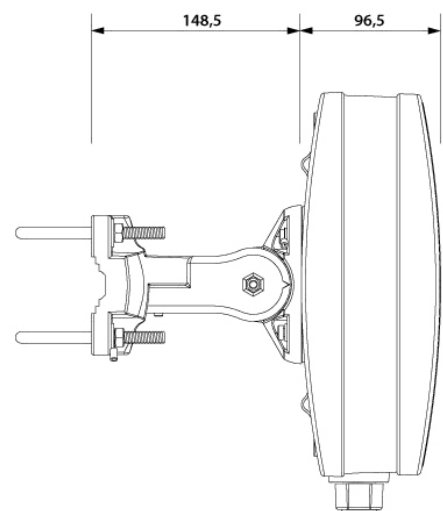

MECHANICAL SPECIFICATION

MATERIALS	ABS, aluminum, Fiberglass, galvanized steel
INGRESS PROTECTION	IP67
DIMENSIONS	272 x 276 x 96 mm 10.71 x 10.87 x 3.78 inch
WEIGHT	1.8 kg 3.97 lbs
OPERATING TEMPERATURE	From -40°C to 75°C From -40°F to 167°F

VSWR

Port 1

Port 2

PLOTS

Port 1, 700-900 MHz Azimuth

Port 1, 700-900 MHz Elevation

Port 1, 1710-2170 MHz Azimuth

Port 1, 1710-2170 MHz Elevation

Port 1, 2300-2700 MHz Azimuth

Port 1, 2300-2700 MHz Elevation

PLOTS

Port 2, 700-900 MHz Azimuth

Port 2, 700-900 MHz Elevation

Port 2, 1710-2170 MHz Azimuth

Port 2, 1710-2170 MHz Elevation

Port 2, 2300-2700 MHz Azimuth

Port 2, 2300-2700 MHz Elevation

PHOTOS

DIMENSIONS

HEADQUARTER:

Wireless Instruments sp. z o.o.

ul. Kościuszki 27

52-116 Iwiny

POLAND