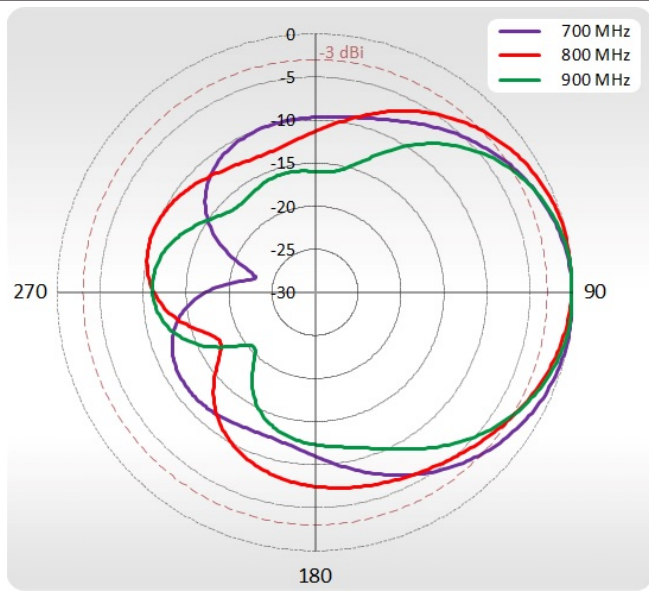

OUTDOOR

Use LTE router wherever you want

ANTENNA

Maximize your signal with QuWireless antennas

SOLUTION

Plug LTE router and you are good to go

LTE SPECIFICATION

FREQUENCY	0.694-0.96 GHz 1.7 - 2.2 GHz 2.2 - 2.7 GHz
Supported LTE bands	1, 2, 3, 4, 5, 6, 7, 8, 9, 10, 12, 13, 14, 15, 16, 17, 18, 19, 20, 23, 25, 26, 27, 28, 29, 30, 33, 34, 35, 36, 37, 38, 39, 40, 41, 44, 53, 65, 66, 67, 68, 69, 70, 71, 85
GAIN	0.694 - 0.96 GHz : 7 dBi 1.7 - 2.2 GHz : 7 dBi 2.2 - 2.7 GHz : 7 dBi
VSWR	<1.70, max <2.00
BEAMWIDTH	70°/70° ±15°
POLARIZATION	X-Pol
IMPEDANCE	50 Ω

MECHANICAL SPECIFICATION

MATERIALS	ABS, aluminum, Fiberglass, galvanized steel
INGRESS PROTECTION	IP67
DIMENSIONS	272 x 276 x 96 mm 10.71 x 10.87 x 3.78 inch
WEIGHT	1.8 kg 3.97 lbs
OPERATING TEMPERATURE	From -40°C to 75°C From -40°F to 167°F

VSWR

Port 1

Port 2

PLOTS

Port 1, 700-900 MHz Azimuth

Port 1, 700-900 MHz Elevation

Port 1, 1710-2170 MHz Azimuth

Port 1, 1710-2170 MHz Elevation

Port 1, 2300-2700 MHz Azimuth

Port 1, 2300-2700 MHz Elevation

PLOTS

Port 2, 700-900 MHz Azimuth

Port 2, 700-900 MHz Elevation

Port 2, 1710-2170 MHz Azimuth

Port 2, 1710-2170 MHz Elevation

Port 2, 2300-2700 MHz Azimuth