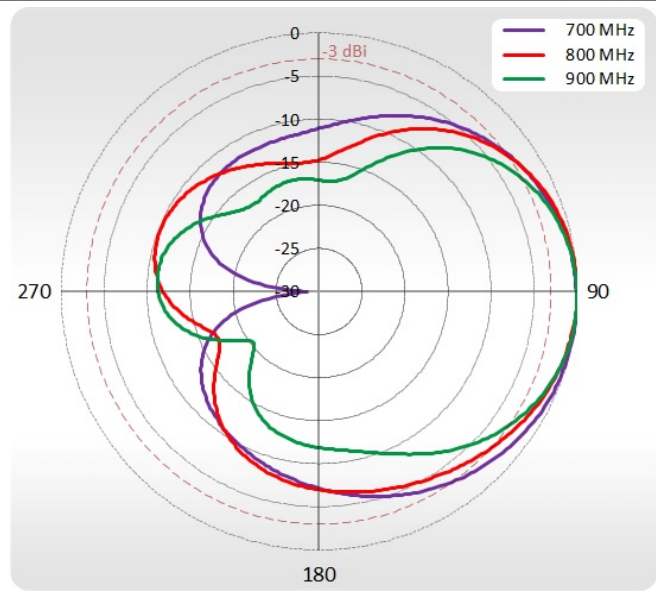

OUTDOOR

Use LTE router wherever you want

ANTENNA

Maximize your signal with QuWireless antennas

SOLUTION

Plug LTE router and you are good to go

LTE SPECIFICATION

FREQUENCY	0.694-0.96 GHz 1.7 - 2.2 GHz 2.2 - 2.7 GHz
Supported LTE bands	1, 2, 3, 4, 5, 6, 7, 8, 9, 10, 12, 13, 14, 15, 16, 17, 18, 19, 20, 23, 25, 26, 27, 28, 29, 30, 33, 34, 35, 36, 37, 38, 39, 40, 41, 44, 53, 65, 66, 67, 68, 69, 70, 71, 85
GAIN	0.694 - 0.96 GHz : 7 dBi 1.7 - 2.2 GHz : 7 dBi 2.2 - 2.7 GHz : 7 dBi
VSWR	<1.70, max <2.00
BEAMWIDTH	70°/70° ±15°
POLARIZATION	X-Pol
IMPEDANCE	50 Ω

MECHANICAL SPECIFICATION

MATERIALS	ABS, aluminum, Fiberglass, galvanized steel
INGRESS PROTECTION	IP67
DIMENSIONS	272 x 276 x 96 mm 10.71 x 10.87 x 3.78 inch
WEIGHT	1.8 kg 3.97 lbs
OPERATING TEMPERATURE	From -40°C to 75°C From -40°F to 167°F

VSWR

Port 1

Port 2

PLOTS

Port 1, 700-900 MHz Azimuth

Port 1, 700-900 MHz Elevation

Port 1, 1710-2170 MHz Azimuth

Port 1, 1710-2170 MHz Elevation

Port 1, 2300-2700 MHz Azimuth

Port 1, 2300-2700 MHz Elevation

PLOTS

Port 2, 700-900 MHz Azimuth

Port 2, 700-900 MHz Elevation

Port 2, 1710-2170 MHz Azimuth

Port 2, 1710-2170 MHz Elevation

Port 2, 2300-2700 MHz Azimuth