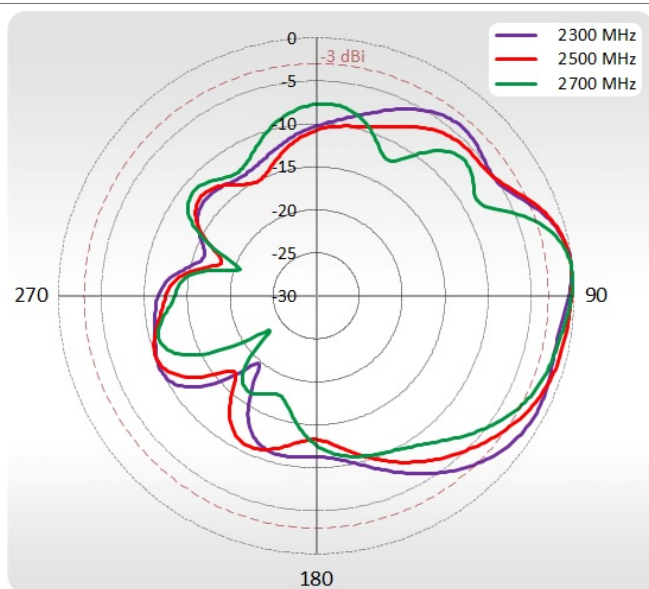

OUTDOOR

Use LTE router wherever you want

ANTENNA

Maximize your signal with QuWireless antennas

SOLUTION

Plug LTE router and you are good to go

LTE SPECIFICATION

FREQUENCY	0.694-0.96 GHz 1.7 - 2.2 GHz 2.2 - 2.7 GHz
Supported LTE bands	1, 2, 3, 4, 5, 6, 7, 8, 9, 10, 12, 13, 14, 15, 16, 17, 18, 19, 20, 23, 25, 26, 27, 28, 29, 30, 33, 34, 35, 36, 37, 38, 39, 40, 41, 44, 53, 65, 66, 67, 68, 69, 70, 71, 85
GAIN	0.694 - 0.96 GHz : 7 dBi 1.7 - 2.2 GHz : 7 dBi 2.2 - 2.7 GHz : 7 dBi
VSWR	<1.70, max <2.00
BEAMWIDTH	70°/70° ±15°
POLARIZATION	X-Pol
IMPEDANCE	50 Ω

MECHANICAL SPECIFICATION

MATERIALS	ABS, aluminum, Fiberglass, galvanized steel
INGRESS PROTECTION	IP67
DIMENSIONS	272 x 276 x 96 mm 10.71 x 10.87 x 3.78 inch
WEIGHT	1.8 kg 3.97 lbs
OPERATING TEMPERATURE	From -40°C to 75°C From -40°F to 167°F

VSWR

Port 1

Port 2

PLOTS

Port 1, 700-900 MHz Azimuth

Port 1, 700-900 MHz Elevation

Port 1, 1710-2170 MHz Azimuth

Port 1, 1710-2170 MHz Elevation

Port 1, 2300-2700 MHz Azimuth

Port 1, 2300-2700 MHz Elevation

PLOTS

Port 2, 700-900 MHz Azimuth

Port 2, 700-900 MHz Elevation

Port 2, 1710-2170 MHz Azimuth

Port 2, 1710-2170 MHz Elevation

Port 2, 2300-2700 MHz Azimuth