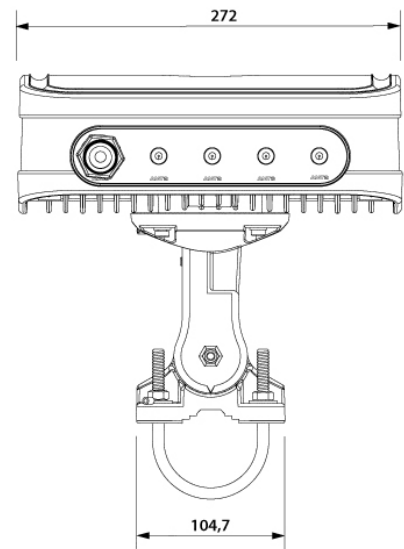

MECHANICAL SPECIFICATION

MATERIALS	ABS, aluminum, Fiberglass, galvanized steel
INGRESS PROTECTION	IP67
DIMENSIONS	272 x 276 x 96 mm 10.71 x 10.87 x 3.78 inch
WEIGHT	1.8 kg 3.97 lbs
OPERATING TEMPERATURE	From -40°C to 75°C From -40°F to 167°F

VSWR

Port 1

Port 2

PLOTS

Port 1, 700-900 MHz Azimuth

Port 1, 700-900 MHz Elevation

Port 1, 1710-2170 MHz Azimuth

Port 1, 1710-2170 MHz Elevation

Port 1, 2300-2700 MHz Azimuth

Port 1, 2300-2700 MHz Elevation

PLOTS

Port 2, 700-900 MHz Azimuth

Port 2, 700-900 MHz Elevation

Port 2, 1710-2170 MHz Azimuth

Port 2, 1710-2170 MHz Elevation

Port 2, 2300-2700 MHz Azimuth

Port 2, 2300-2700 MHz Elevation

PHOTOS

DIMENSIONS

HEADQUARTER:

Wireless Instruments sp. z o.o.

ul. Kościuszki 27

52-116 Iwiny

POLAND