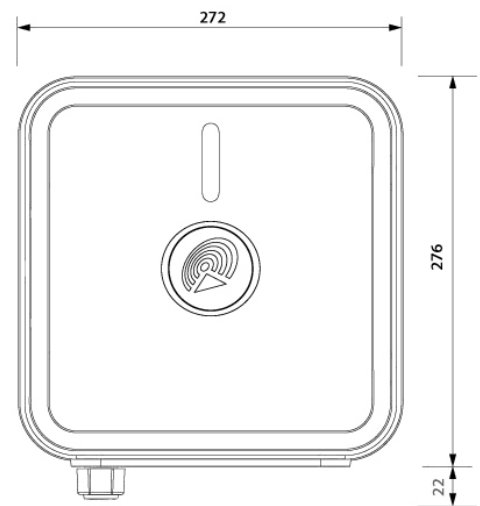

MECHANICAL SPECIFICATION

MATERIALS	ABS, aluminum, Fiberglass, galvanized steel
INGRESS PROTECTION	IP67
DIMENSIONS	272 x 276 x 96 mm 10.71 x 10.87 x 3.78 inch
WEIGHT	1.8 kg 3.97 lbs
OPERATING TEMPERATURE	From -40°C to 75°C From -40°F to 167°F

VSWR

Port 1

Port 2

PLOTS

Port 1, 700-900 MHz Azimuth

Port 1, 700-900 MHz Elevation

Port 1, 1710-2170 MHz Azimuth

Port 1, 1710-2170 MHz Elevation

Port 1, 2300-2700 MHz Azimuth

Port 1, 2300-2700 MHz Elevation

PLOTS

Port 2, 700-900 MHz Azimuth

Port 2, 700-900 MHz Elevation

Port 2, 1710-2170 MHz Azimuth

Port 2, 1710-2170 MHz Elevation

Port 2, 2300-2700 MHz Azimuth

Port 2, 2300-2700 MHz Elevation

PHOTOS

DIMENSIONS

HEADQUARTER:

Wireless Instruments sp. z o.o.

ul. Kościuszki 27

52-116 Iwiny

POLAND