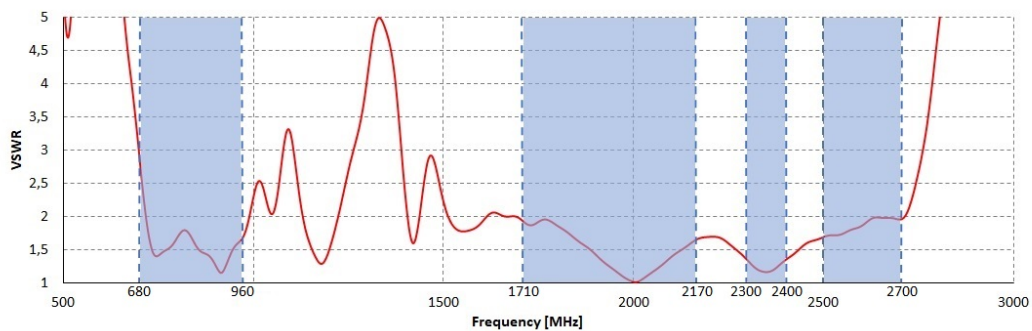

OUTDOOR

Use LTE router wherever you want

ANTENNA

Maximize your signal with QuWireless antennas

SOLUTION

Plug LTE router and you are good to go

LTE SPECIFICATION

FREQUENCY	0.694-0.96 GHz 1.7 - 2.2 GHz 2.2 - 2.7 GHz
Supported LTE bands	1, 2, 3, 4, 5, 6, 7, 8, 9, 10, 12, 13, 14, 15, 16, 17, 18, 19, 20, 23, 25, 26, 27, 28, 29, 30, 33, 34, 35, 36, 37, 38, 39, 40, 41, 44, 53, 65, 66, 67, 68, 69, 70, 71, 85
GAIN	0.694 - 0.96 GHz : 7 dBi 1.7 - 2.2 GHz : 7 dBi 2.2 - 2.7 GHz : 7 dBi
VSWR	<1.70, max <2.00
BEAMWIDTH	70°/70° ±15°
POLARIZATION	X-Pol
IMPEDANCE	50 Ω

MECHANICAL SPECIFICATION

MATERIALS	ABS, aluminum, Fiberglass, galvanized steel
INGRESS PROTECTION	IP67
DIMENSIONS	272 x 276 x 96 mm 10.71 x 10.87 x 3.78 inch
WEIGHT	1.8 kg 3.97 lbs
OPERATING TEMPERATURE	From -40°C to 75°C From -40°F to 167°F

VSWR

Port 1

Port 2

PLOTS

Port 1, 700-900 MHz Azimuth

Port 1, 700-900 MHz Elevation

Port 1, 1710-2170 MHz Azimuth

Port 1, 1710-2170 MHz Elevation