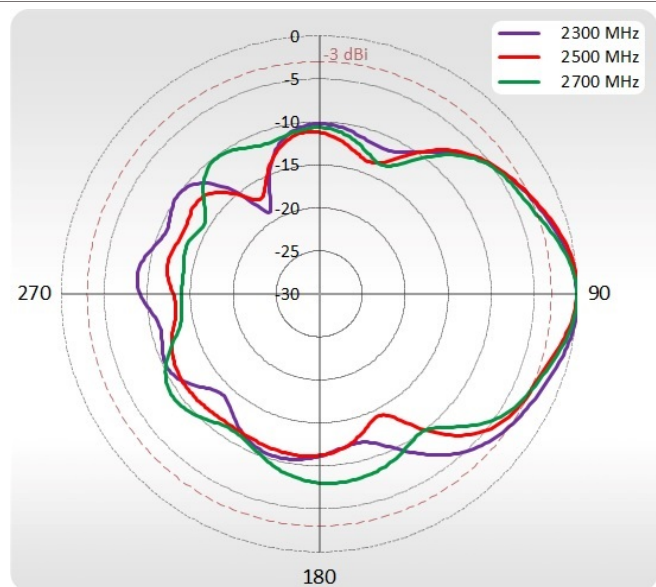

OUTDOOR

Use LTE router wherever you want

ANTENNA

Maximize your signal with QuWireless antennas

SOLUTION

Plug LTE router and you are good to go

LTE SPECIFICATION

FREQUENCY	0.694-0.96 GHz 1.7 - 2.2 GHz 2.2 - 2.7 GHz
Supported LTE bands	1, 2, 3, 4, 5, 6, 7, 8, 9, 10, 12, 13, 14, 15, 16, 17, 18, 19, 20, 23, 25, 26, 27, 28, 29, 30, 33, 34, 35, 36, 37, 38, 39, 40, 41, 44, 53, 65, 66, 67, 68, 69, 70, 71, 85
GAIN	0.694 - 0.96 GHz : 7 dBi 1.7 - 2.2 GHz : 7 dBi 2.2 - 2.7 GHz : 7 dBi
VSWR	<1.70, max <2.00
BEAMWIDTH	70°/70° ±15°
POLARIZATION	X-Pol
IMPEDANCE	50 Ω

VSWR

Port 1

Port 2

PLOTS

Port 1, 700-900 MHz Azimuth

Port 1, 700-900 MHz Elevation

Port 1, 1710-2170 MHz Azimuth

Port 1, 1710-2170 MHz Elevation

Port 1, 2300-2700 MHz Azimuth

Port 1, 2300-2700 MHz Elevation

PLOTS

Port 2, 700-900 MHz Azimuth

Port 2, 700-900 MHz Elevation

Port 2, 1710-2170 MHz Azimuth

Port 2, 1710-2170 MHz Elevation

Port 2, 2300-2700 MHz Azimuth

Port 2, 2300-2700 MHz Elevation

PHOTOS

DIMENSIONS

HEADQUARTER:

Wireless Instruments sp. z o.o.

ul. Kościuszki 27

52-116 Iwiny

POLAND