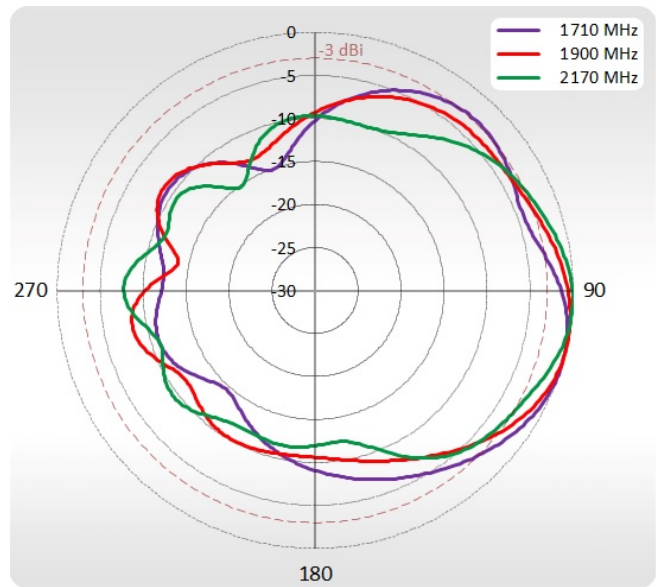

OUTDOOR

Use LTE router wherever you want

ANTENNA

Maximize your signal with QuWireless antennas

SOLUTION

Plug LTE router and you are good to go

LTE SPECIFICATION

FREQUENCY	0.694-0.96 GHz 1.7 - 2.2 GHz 2.2 - 2.7 GHz
Supported LTE bands	1, 2, 3, 4, 5, 6, 7, 8, 9, 10, 12, 13, 14, 15, 16, 17, 18, 19, 20, 23, 25, 26, 27, 28, 29, 30, 33, 34, 35, 36, 37, 38, 39, 40, 41, 44, 53, 65, 66, 67, 68, 69, 70, 71, 85
GAIN	0.694 - 0.96 GHz : 7 dBi 1.7 - 2.2 GHz : 7 dBi 2.2 - 2.7 GHz : 7 dBi
VSWR	<1.70, max <2.00
BEAMWIDTH	70°/70° ±15°
POLARIZATION	X-Pol
IMPEDANCE	50 Ω

VSWR

Port 1

Port 2

PLOTS

Port 1, 700-900 MHz Azimuth

Port 1, 700-900 MHz Elevation

Port 1, 1710-2170 MHz Azimuth

Port 1, 1710-2170 MHz Elevation

Port 1, 2300-2700 MHz Azimuth

Port 1, 2300-2700 MHz Elevation

PLOTS

Port 2, 700-900 MHz Azimuth

Port 2, 700-900 MHz Elevation

Port 2, 1710-2170 MHz Azimuth

Port 2, 1710-2170 MHz Elevation

Port 2, 2300-2700 MHz Azimuth

Port 2, 2300-2700 MHz Elevation

PHOTOS

DIMENSIONS

HEADQUARTER:

Wireless Instruments sp. z o.o.

ul. Kościuszki 27

52-116 Iwiny

POLAND