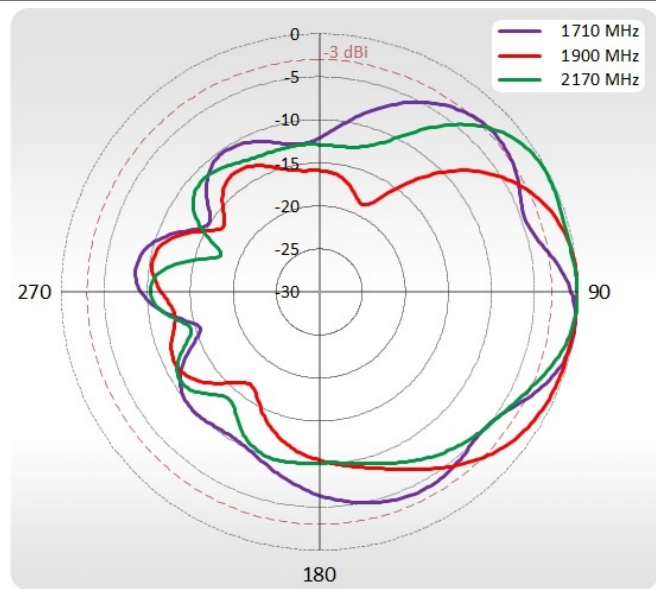

OUTDOOR

Use LTE router wherever you want

ANTENNA

Maximize your signal with QuWireless antennas

SOLUTION

Plug LTE router and you are good to go

LTE SPECIFICATION

FREQUENCY	0.694-0.96 GHz 1.7 - 2.2 GHz 2.2 - 2.7 GHz
Supported LTE bands	1, 2, 3, 4, 5, 6, 7, 8, 9, 10, 12, 13, 14, 15, 16, 17, 18, 19, 20, 23, 25, 26, 27, 28, 29, 30, 33, 34, 35, 36, 37, 38, 39, 40, 41, 44, 53, 65, 66, 67, 68, 69, 70, 71, 85
GAIN	0.694 - 0.96 GHz : 7 dBi 1.7 - 2.2 GHz : 7 dBi 2.2 - 2.7 GHz : 7 dBi
VSWR	<1.70, max <2.00
BEAMWIDTH	70°/70° ±15°
POLARIZATION	X-Pol
IMPEDANCE	50 Ω

MECHANICAL SPECIFICATION

MATERIALS	ABS, aluminum, Fiberglass, galvanized steel
INGRESS PROTECTION	IP67
DIMENSIONS	272 x 276 x 96 mm 10.71 x 10.87 x 3.78 inch
WEIGHT	1.8 kg 3.97 lbs
OPERATING TEMPERATURE	From -40°C to 75°C From -40°F to 167°F

VSWR

Port 1

Port 2

PLOTS

Port 1, 700-900 MHz Azimuth

Port 1, 700-900 MHz Elevation

Port 1, 1710-2170 MHz Azimuth

Port 1, 1710-2170 MHz Elevation

Port 1, 2300-2700 MHz Azimuth

Port 1, 2300-2700 MHz Elevation

PLOTS

Port 2, 700-900 MHz Azimuth

Port 2, 700-900 MHz Elevation

Port 2, 1710-2170 MHz Azimuth

Port 2, 1710-2170 MHz Elevation

Port 2, 2300-2700 MHz Azimuth