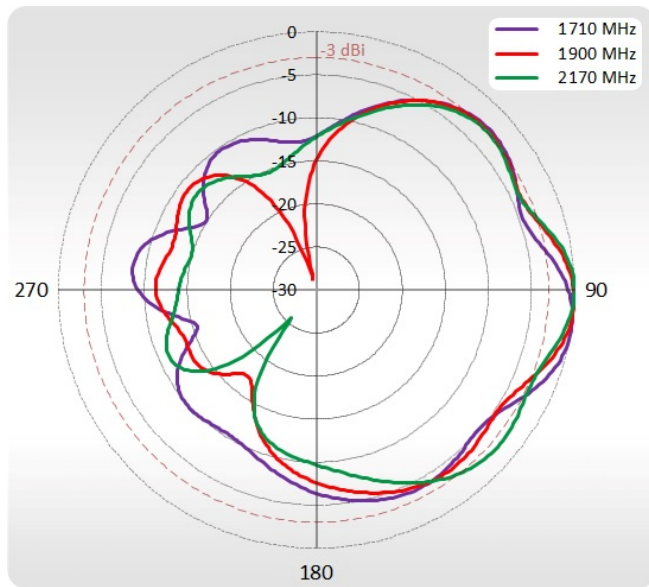

OUTDOOR

Use LTE router wherever you want

ANTENNA

Maximize your signal with QuWireless antennas

SOLUTION

Plug LTE router and you are good to go

LTE SPECIFICATION

FREQUENCY	0.694-0.96 GHz 1.7 - 2.2 GHz 2.2 - 2.7 GHz
Supported LTE bands	1, 2, 3, 4, 5, 6, 7, 8, 9, 10, 12, 13, 14, 15, 16, 17, 18, 19, 20, 23, 25, 26, 27, 28, 29, 30, 33, 34, 35, 36, 37, 38, 39, 40, 41, 44, 53, 65, 66, 67, 68, 69, 70, 71, 85
GAIN	0.694 - 0.96 GHz : 7 dBi 1.7 - 2.2 GHz : 7 dBi 2.2 - 2.7 GHz : 7 dBi
VSWR	<1.70, max <2.00
BEAMWIDTH	70°/70° ±15°
POLARIZATION	X-Pol
IMPEDANCE	50 Ω

VSWR

Port 1

Port 2

PLOTS

Port 1, 700-900 MHz Azimuth

Port 1, 700-900 MHz Elevation

Port 1, 1710-2170 MHz Azimuth

Port 1, 1710-2170 MHz Elevation

Port 1, 2300-2700 MHz Azimuth

Port 1, 2300-2700 MHz Elevation

PLOTS

Port 2, 700-900 MHz Azimuth

Port 2, 700-900 MHz Elevation

Port 2, 1710-2170 MHz Azimuth

Port 2, 1710-2170 MHz Elevation

Port 2, 2300-2700 MHz Azimuth

Port 2, 2300-2700 MHz Elevation

PHOTOS

DIMENSIONS

HEADQUARTER:

Wireless Instruments sp. z o.o.

ul. Kościuszki 27

52-116 Iwiny

POLAND