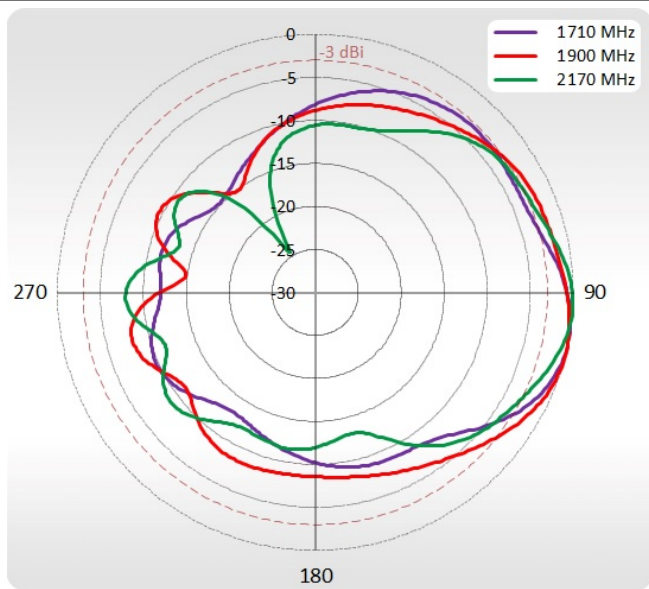

OUTDOOR

Use LTE router wherever you want

ANTENNA

Maximize your signal with QuWireless antennas

SOLUTION

Plug LTE router and you are good to go

LTE SPECIFICATION

FREQUENCY	0.694-0.96 GHz 1.7 - 2.2 GHz 2.2 - 2.7 GHz
Supported LTE bands	1, 2, 3, 4, 5, 6, 7, 8, 9, 10, 12, 13, 14, 15, 16, 17, 18, 19, 20, 23, 25, 26, 27, 28, 29, 30, 33, 34, 35, 36, 37, 38, 39, 40, 41, 44, 53, 65, 66, 67, 68, 69, 70, 71, 85
GAIN	0.694 - 0.96 GHz : 7 dBi 1.7 - 2.2 GHz : 7 dBi 2.2 - 2.7 GHz : 7 dBi
VSWR	<1.70, max <2.00
BEAMWIDTH	70°/70° ±15°
POLARIZATION	X-Pol
IMPEDANCE	50 Ω

MECHANICAL SPECIFICATION

MATERIALS	ABS, aluminum, Fiberglass, galvanized steel
INGRESS PROTECTION	IP67
DIMENSIONS	272 x 276 x 96 mm 10.71 x 10.87 x 3.78 inch
WEIGHT	1.8 kg 3.97 lbs
OPERATING TEMPERATURE	From -40°C to 75°C From -40°F to 167°F

VSWR

Port 1

Port 2

PLOTS

Port 1, 700-900 MHz Azimuth

Port 1, 700-900 MHz Elevation

Port 1, 1710-2170 MHz Azimuth

Port 1, 1710-2170 MHz Elevation

Port 1, 2300-2700 MHz Azimuth

Port 1, 2300-2700 MHz Elevation

PLOTS

Port 2, 700-900 MHz Azimuth

Port 2, 700-900 MHz Elevation

Port 2, 1710-2170 MHz Azimuth

Port 2, 1710-2170 MHz Elevation

Port 2, 2300-2700 MHz Azimuth