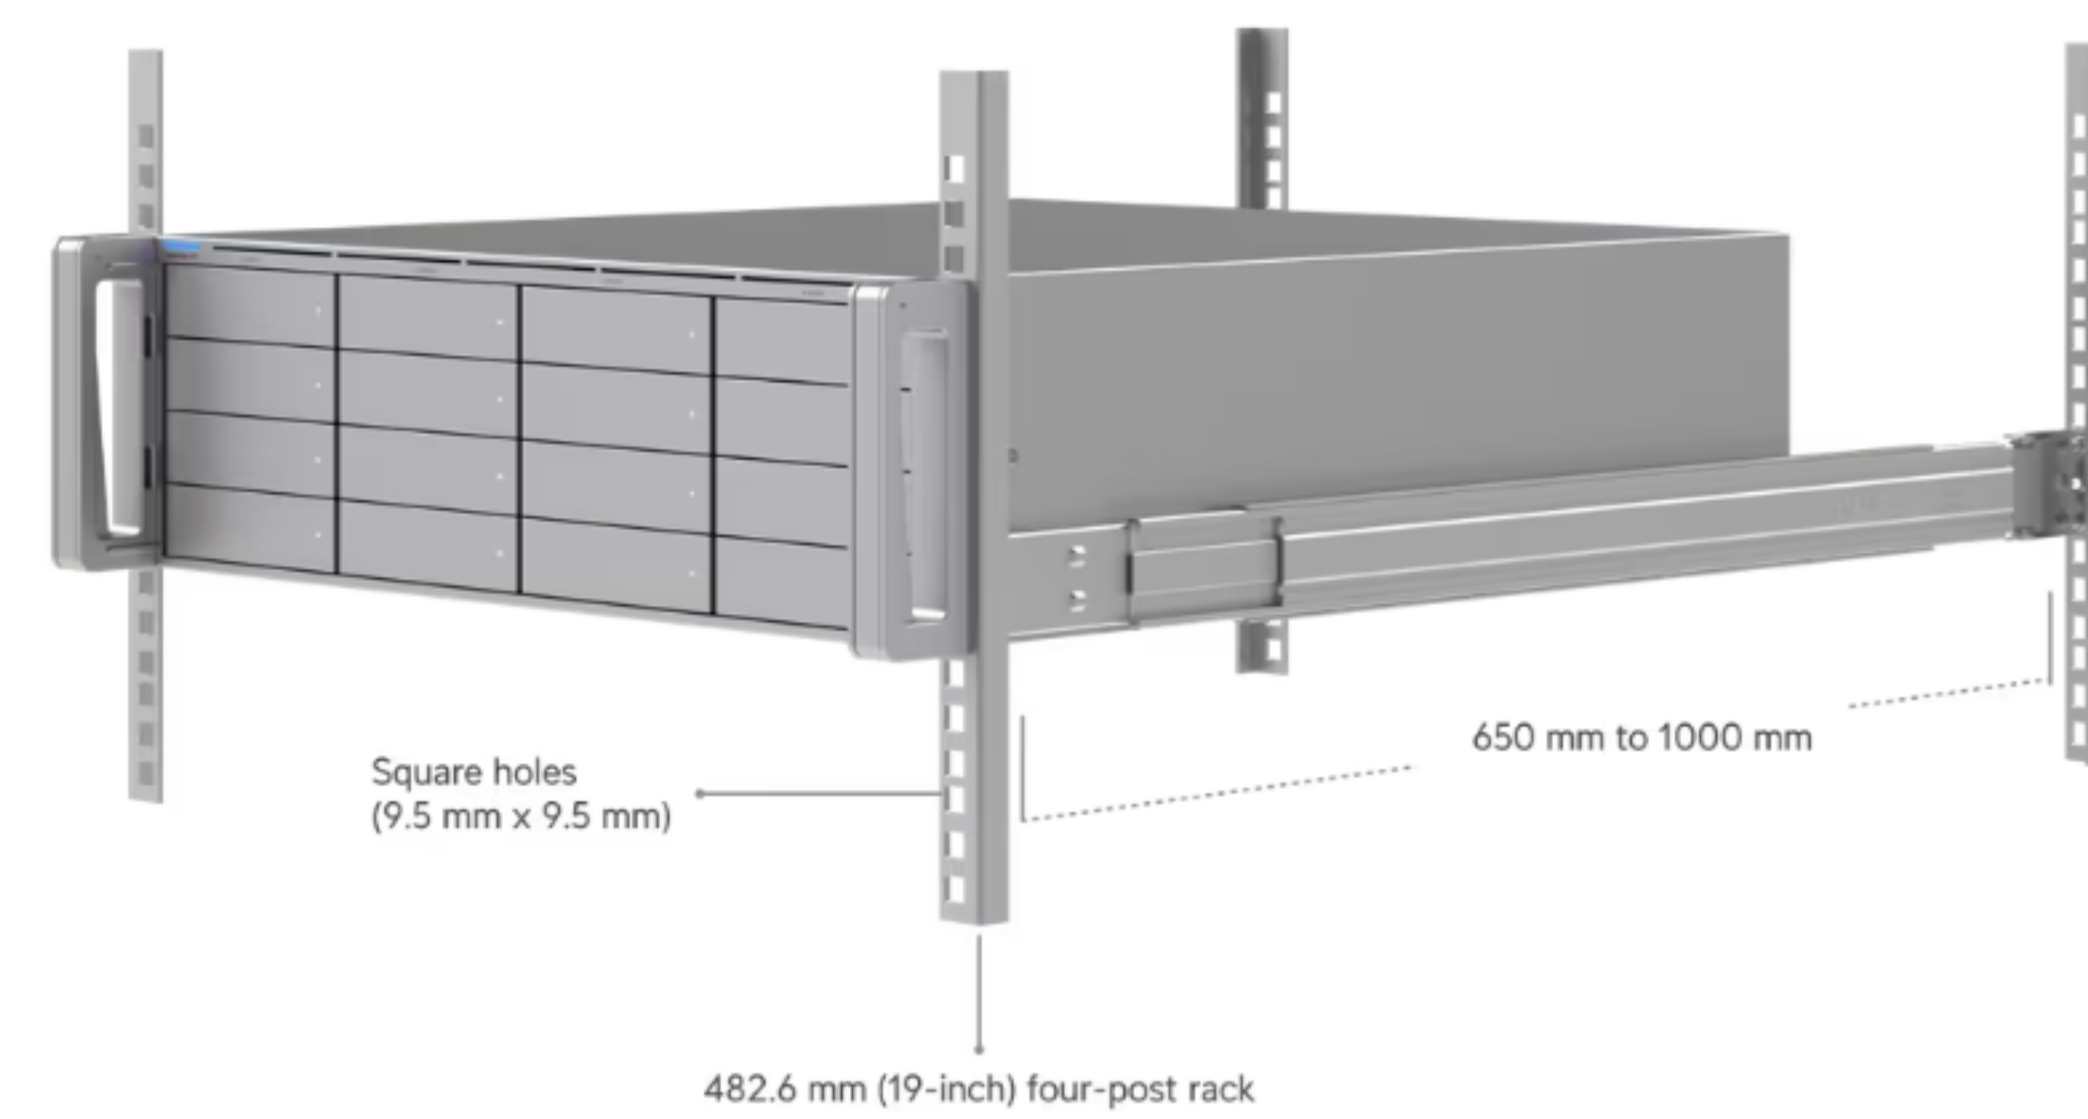

Enterprise Network Video Recorder

ENVR

Datasheet

In The Box

Marketing Images

Installation Guide

Overview

Dimensions 481.4 x 480 x 132 mm (19 x 18.9 x 5.2")

UniFi Application Suite

- Protect ✓
- Access ✓

Managed Cameras (210) HD (140) 2K (70) 4K

Storage Capacity (16) 3.5" drive bays

Data Protection ✓

Vantage Point ✓

Networking Interface (2) 10G SFP+ ports (1) 10 GbE RJ45 port

Power Supply Hot-swappable 550W CRPS

Processor 8-core ARM® at 2.5 GHz

Memory 32 GB

Management Ethernet

Display Bezel (Optional)

Weight Without rails: 16.6 kg (36.6 lb) With rails: 19.5 kg (43.0 lb)

Enclosure Material SGCC steel

Mount Material Aluminum

Slide Rails 482.6 mm (19") four-post racks Posts depths ranging from 650 to 1,000 mm (25.6–39.4")

Ambient Operating Temperature -5 to 40° C (23 to 104° F)

Ambient Operating Humidity 5 to 95% noncondensing