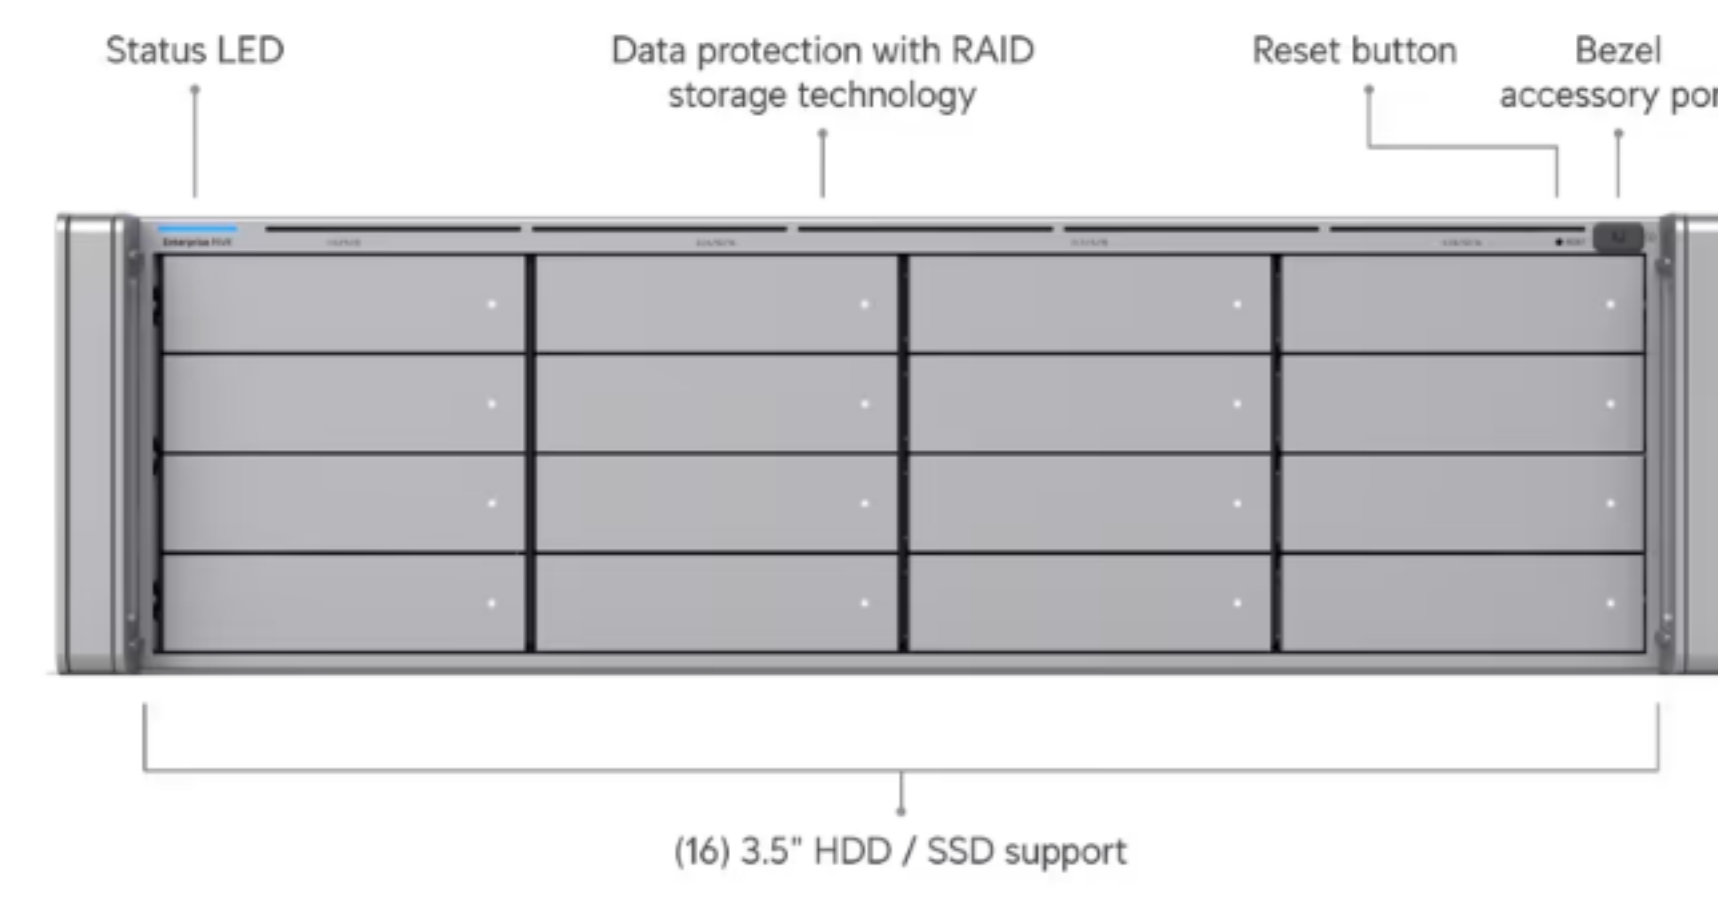

Enterprise Network Video Recorder

ENVR

Datasheet

In The Box

Marketing Images

Installation Guide

Overview

Dimensions 481.4 x 480 x 132 mm (19 x 18.9 x 5.2")

UniFi Application Suite

- Protect ✓
- Access ✓

Managed Cameras (210) HD (140) 2K (70) 4K

Storage Capacity (16) 3.5" drive bays

Data Protection ✓

Vantage Point ✓

Networking Interface (2) 10G SFP+ ports (1) 10 GbE RJ45 port

Power Supply Hot-swappable 550W CRPS

Processor 8-core ARM® at 2.5 GHz

Memory 32 GB

Management Ethernet

Display Bezel (Optional)

Weight Without rails: 16.6 kg (36.6 lb) With rails: 19.5 kg (43.0 lb)

Enclosure Material SGCC steel

Mount Material Aluminum

Slide Rails 482.6 mm (19") four-post racks Posts depths ranging from 650 to 1,000 mm (25.6–39.4")

Ambient Operating Temperature -5 to 40° C (23 to 104° F)

Ambient Operating Humidity 5 to 95% noncondensing