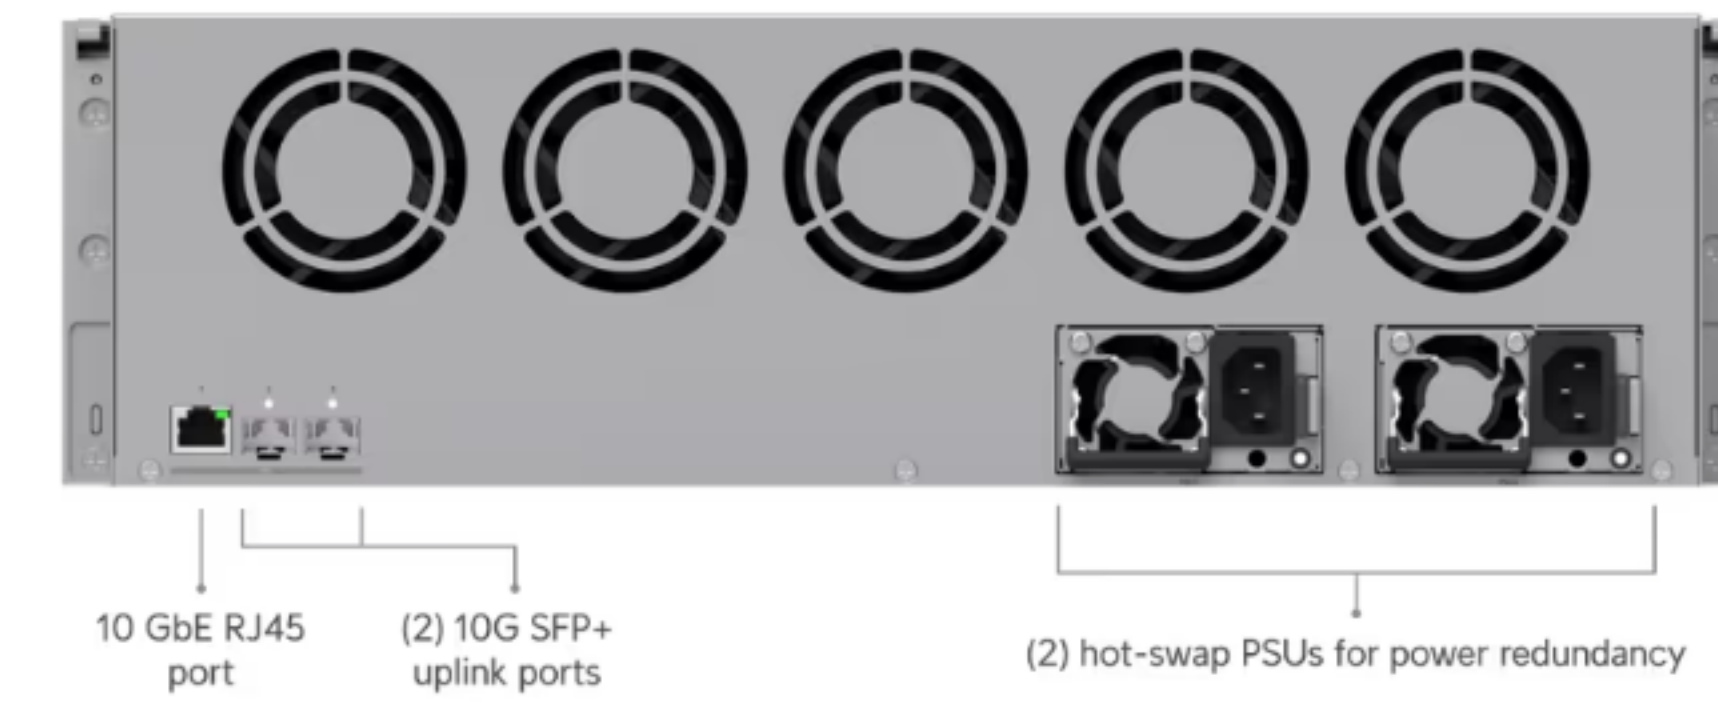

Enterprise Network Video Recorder

ENVR

Datasheet

In The Box

Marketing Images

Installation Guide

Overview

Dimensions 481.4 x 480 x 132 mm (19 x 18.9 x 5.2")

UniFi Application Suite

- Protect ✓
- Access ✓

Managed Cameras (210) HD (140) 2K (70) 4K

Storage Capacity (16) 3.5" drive bays

Data Protection ✓

Vantage Point ✓

Networking Interface (2) 10G SFP+ ports (1) 10 GbE RJ45 port

Power Supply Hot-swappable 550W CRPS

Processor 8-core ARM® at 2.5 GHz

Memory 32 GB

Management Ethernet

Display Bezel (Optional)

Weight Without rails: 16.6 kg (36.6 lb) With rails: 19.5 kg (43.0 lb)

Enclosure Material SGCC steel

Mount Material Aluminum

Slide Rails 482.6 mm (19") four-post racks Posts depths ranging from 650 to 1,000 mm (25.6–39.4")

Ambient Operating Temperature -5 to 40° C (23 to 104° F)

Ambient Operating Humidity 5 to 95% noncondensing