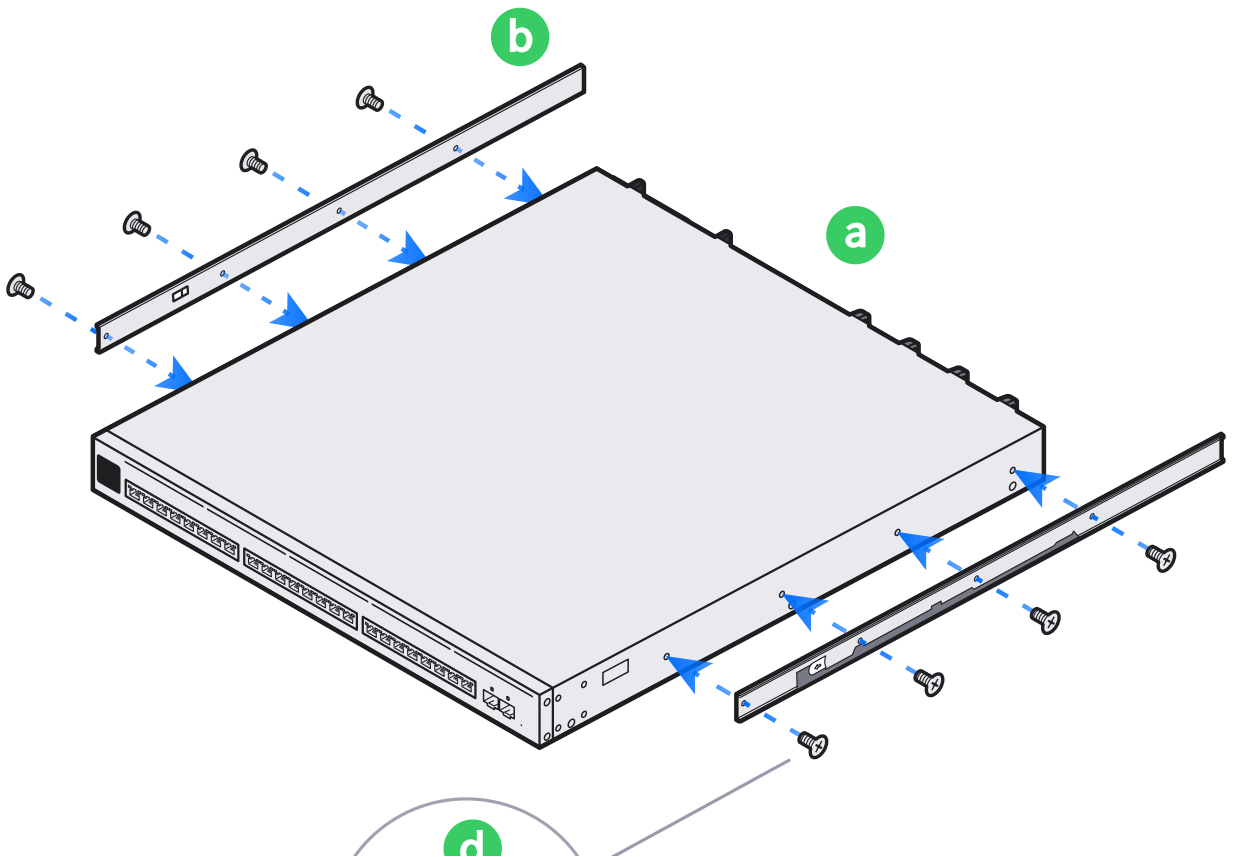

Enterprise Campus 24 PoE

1

		
1x	2x	M4 8x
a	b	d

2

M4	
	
8x	2x
	

3

2x

4

9

Internet

10

1

2

Hot-Swappable Power Module

[Buy >](#)

Hot-Swappable Fan Module (4020 - Front to Back Airflow)