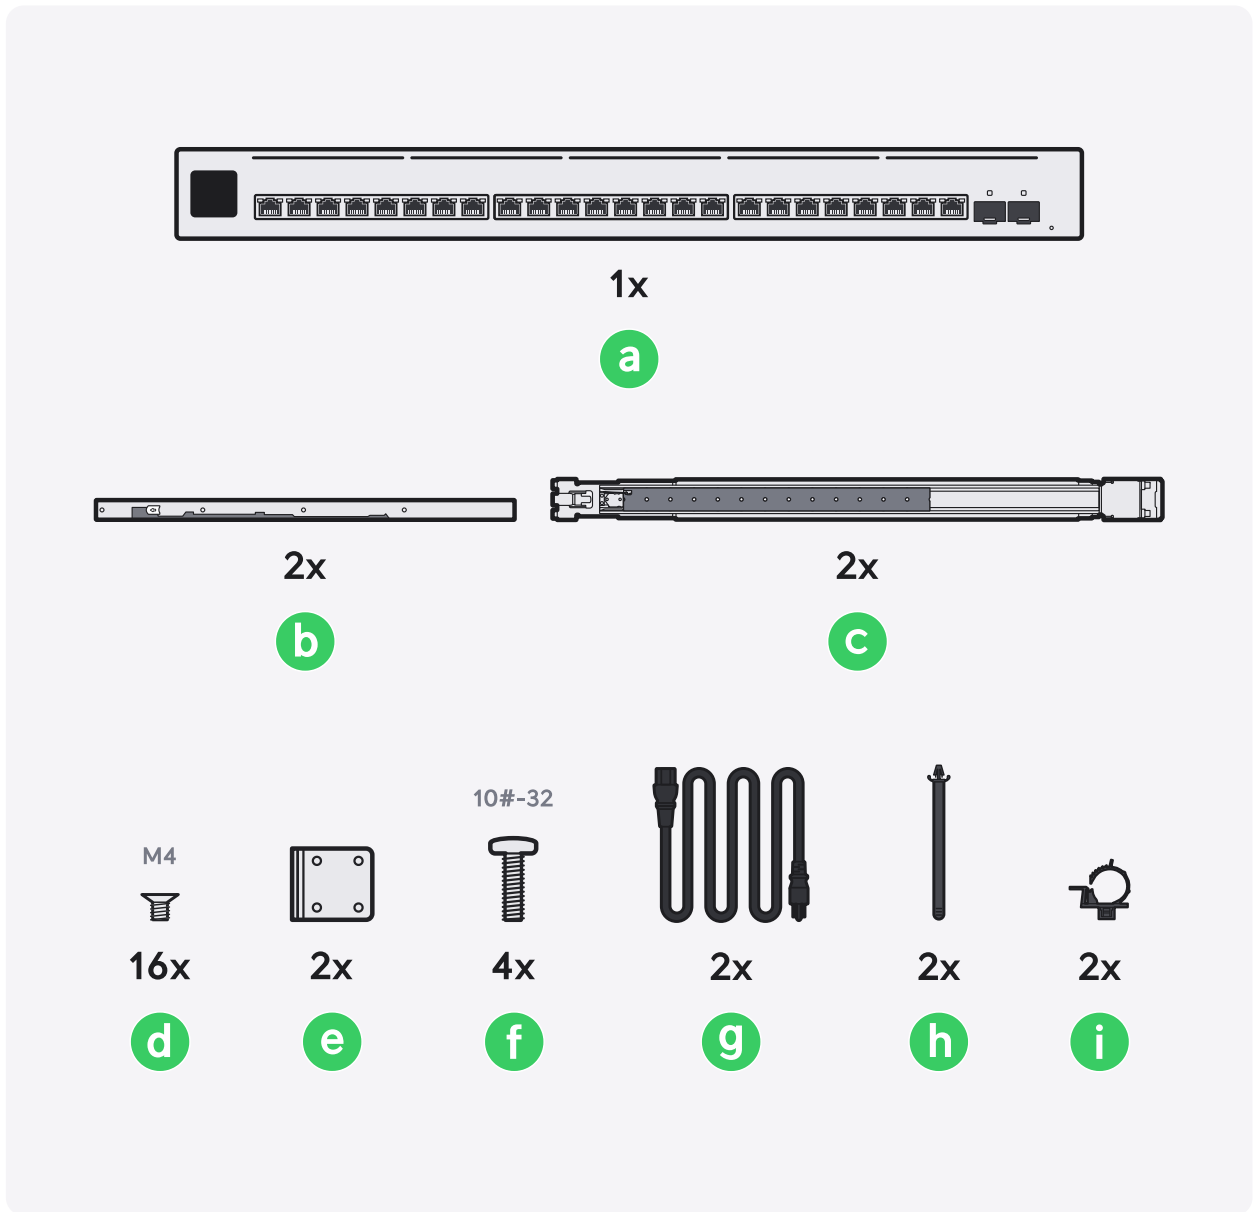

Enterprise Campus 24 PoE

1

		
1x	2x	M4 8x
a	b	d

2

M4	
	
8x	2x
	

3

2x

4

5

10#-32

4x

6

7

2x

g

8

9

Internet

10

1

2

Hot-Swappable Power Module

[Buy >](#)

Hot-Swappable Fan Module (4020 - Front to Back Airflow)