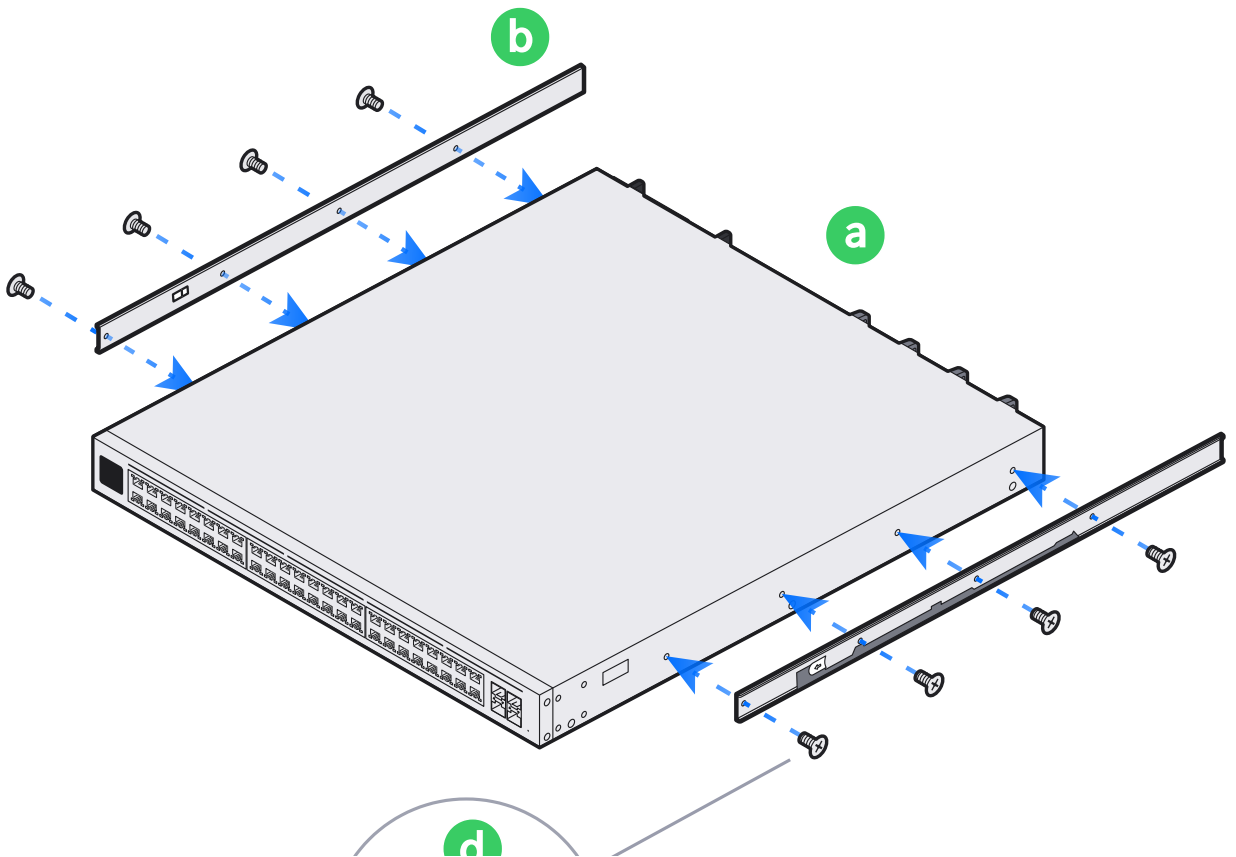

Enterprise Campus 48 PoE

1

		M4 
1x	2x	8x
a	b	d

2

M4	
	
8x	2x
	

3

2x

4

9

Internet

10

1

2

Hot-Swappable Power Module

[Buy >](#)

Hot-Swappable Fan Module
(4020 - Front to Back Airflow)