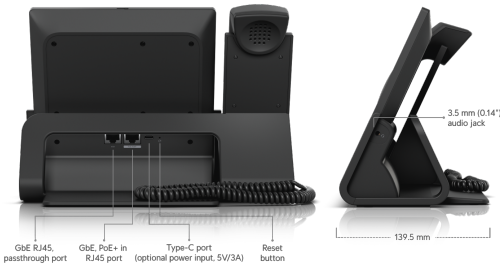

G3 Touch Enterprise

UTP-G3-Touch-Enterprise

Next-generation premium desktop smartphone for UniFi Talk, featuring a 7" touch display and seamless integration with UniFi applications.

Overview

Dimensions 256.5 x 139.5 x 185.3 mm (10.1 x 5.5 x 7.3")

UniFi Application Suite

Talk ✓

Talk Relay ✓

Mounting Desktop

Integrated Camera ✓

Touch Screen Technology Multi-Touch

Bluetooth ✓

Available Colors Black

Power Method USB type-C PoE+

Max. Power Consumption 11W

Processor Octa-core ARM® Cortex®-A53

Memory Storage: 32 GB RAM: 2 GB

Camera 2592 x 1944, 5MP (Embedded privacy shutter)

Display

Screen Surface Treatments Anti-Glare Coating

Size 178 mm (7") diagonal

Resolution 1280 x 800 HD

Audio

Hands-Free Microphone Dual omnidirectional MEMS microphone

Hands-Free Speaker Dual 3W speaker

Handset Microphone Omnidirectional electret condenser microphone