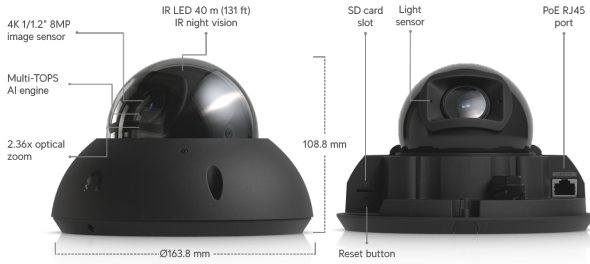

G6 Pro Dome

UVC-G6-Pro-Dome

All-weather vandal-proof 4K PoE+ camera with a Multi-TOPS AI engine, 2.36x optical zoom, and a large 1/1.2" CMOS sensor for exceptional low-light clarity and long-range IR night vision.

Overview

Dimensions	ø163.8 × 108.8 mm (ø6.45 × 4.28")
IR Night Vision	40 m (131 ft)
Zoom Mode	2.36x Optical
Face Recognition	✓
License Plate Recognition	✓
Smart Detections (People, Vehicles, Animals)	✓
Resolution	4K
Field of View	Wide: H: 113.8°, V: 61.9°, D: 134° Tele: H: 45.5°, V: 25.8°, D: 52°
Audio	Microphone
Weatherproofing	IP66
Tamper Resistance	IK10
Mounting	Ceiling, Wall mount (Included) Gang Box Mounting Plate, Camera Dual Mount, Flush Mount, Weather Shield (Optional)

Performance

Networking Interface	GbE RJ45 port
-----------------------------	---------------

Video

Image Settings	Color, brightness, sharpness, contrast, white balance, exposure control, 2DNR, 3DNR, NR by motion, masking, text overlay, HDR
Max. Frame Rate	30 FPS
Resolution	8MP 3840 × 2160 (16:9)

Optics

Sensor	1/1.2" 8MP
Lens	F 5.9–13.8 mm; f/1.5–f/2.9
Night Mode	Built-in adaptive IR LED illumination and IR cut filter

Hardware

Max. Power Consumption	15W
Supported Voltage Range	42.5–57V DC
Power Method	PoE+
Processor	Quad core Arm® Cortex®-A53 based chip
Weight	1.2 kg (2.6 lb)
Enclosure Material	Aluminum alloy, polycarbonate
Mount Material	Stainless steel
Expansion Slot	MicroSD card
Button	(1) Factory reset
Ambient Operating Temperature	-20 to 50° C (-4 to 122° F)
Ambient Operating Humidity	0 to 90% noncondensing
NDAA Compliant	✓
Certifications	CE, FCC, IC