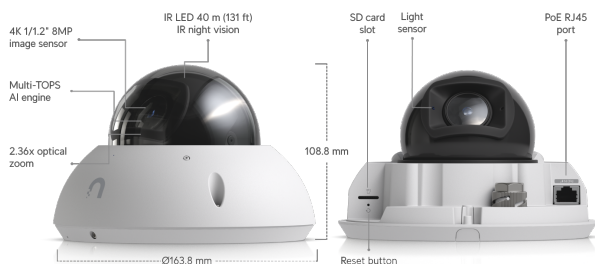

G6 Pro Dome

UVC-G6-Pro-Dome

All-weather vandal-proof 4K PoE+ camera with a Multi-TOPS AI engine, 2.36x optical zoom, and a large 1/1.2" CMOS sensor for exceptional low-light clarity and long-range IR night vision.

Overview

Dimensions	ø163.8 × 108.8 mm (ø6.45 × 4.28")
IR Night Vision	40 m (131 ft)
Zoom Mode	2.36x Optical
Face Recognition	✓
License Plate Recognition	✓
Smart Detections (People, Vehicles, Animals)	✓
Resolution	4K
Field of View	Wide: H: 113.8°, V: 61.9°, D: 134° Tele: H: 45.5°, V: 25.8°, D: 52°
Audio	Microphone
Weatherproofing	IP66
Tamper Resistance	IK10
Mounting	Ceiling, Wall mount (Included) Gang Box Mounting Plate, Camera Dual Mount, Flush Mount, Weather Shield (Optional)

Performance

Networking Interface	GbE RJ45 port
-----------------------------	---------------

Video

Image Settings	Color, brightness, sharpness, contrast, white balance, exposure control, 2DNR, 3DNR, NR by motion, masking, text overlay, HDR
Max. Frame Rate	30 FPS
Resolution	8MP 3840 × 2160 (16:9)

Optics

Sensor	1/1.2" 8MP
Lens	F 5.9–13.8 mm; f/1.5–f/2.9
Night Mode	Built-in adaptive IR LED illumination and IR cut filter

Hardware

Max. Power Consumption	15W
Supported Voltage Range	42.5–57V DC
Power Method	PoE+
Processor	Quad core Arm® Cortex®-A53 based chip
Weight	1.2 kg (2.6 lb)
Enclosure Material	Aluminum alloy, polycarbonate
Mount Material	Stainless steel
Expansion Slot	MicroSD card
Button	(1) Factory reset
Ambient Operating Temperature	-20 to 50° C (-4 to 122° F)
Ambient Operating Humidity	0 to 90% noncondensing
NDAA Compliant	✓
Certifications	CE, FCC, IC