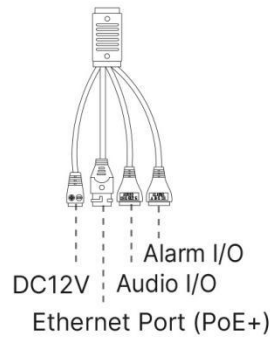

12X/20X/23X H.265+ Mini PTZ Dome Network Camera

Network	Network Storage	NAS(Support NFS, SMB/CIFS), ANR		
	Protocol	IPv4/IPv6, ARP, TCP, UDP, RTCP, RTP, RTSP, RTMP, HTTP, HTTPS, DNS, DDNS, DHCP, FTP, NTP, SMTP, SNMP, UPnP, Bonjour, SIP, PPPoE, VLAN, 802.1x, QoS, IGMP, ICMP, SSL		
Audio	Audio Compression	G.711/AAC/G.722/G.726		
	Audio Sampling Rate	8/16/32/44.1/48KHz		
	Audio Bit Rate	16~256kbps		
	Two-way Audio	Support		
System	Storage	Support microSD/SDHC/SDXC Card Local Storage, up to 256G		
	Advanced Function	BLC, HLC, 2D DNR, 3D DNR, Defog, AWB, EIS, IP Address Filtering AGC, Anti-flicker, Corridor Mode, Deblur, Watermark		
	SIP/VoIP Support	Yes, Voice & Video-over-IP		
	Event Trigger	Motion Detection, Network Disconnection, External Input, Audio Alarm, etc.		
	Event Action	FTP Upload, SMTP Upload, SD Card Record, External Output, SIP Phone, PTZ Motion, HTTP Notification, etc.		
	Video Analysis	Region Entrance, Region Exiting, Advanced Motion Detection, Tamper Detection, Line Crossing, Loitering, Human Detection, People Counting, Object Left, Object Removed		
	System Compatibility	ONVIF Profile G & Q & S & T, API		
General	Working Condition	Temperature: -40°C~60°C / Humidity: 0~90%(Non-condensing)		
	Power Supply	PoE (802.3at) / DC 12V/3A±10%		
	Power Consumption	10W MAX 17W MAX (With IR on)	11W MAX 18W MAX (With IR on)	10W MAX/17W MAX (With IR on)
	Weather Proof/Housing	Up to IP66-rated for Weather-resistant Performance / Vandal-proof IK10-rated Metal Housing		
	Surge Protection	4KV		
	Dimensions/Weight	Φ183mmX174.8mm/2Kg		
	Warranty	2 Years / 3 Years (Optional)		

12X/20X/23X H.265+ Mini PTZ Dome Network Camera

Structure Diagrams

Units: mm

Accessories Support

A01 Pole Mount

Weight: 720g
Dimensions: 170*51.5*152.6mm

A03 External Corner Bracket

Weight: 900g
Dimensions: 170*152.5*76.3mm