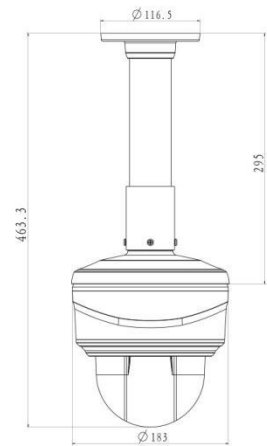

12X/20X/23X H.265+ Mini PTZ Dome Network Camera

Structure Diagrams

Units: mm

Accessories Support

A01 Pole Mount

Weight: 720g
Dimensions: 170*51.5*152.6mm

A03 External Corner Bracket

Weight: 900g
Dimensions: 170*152.5*76.3mm

A42-L Extension Lever

Weight: 325g
Dimensions: 57*255mm

A43 Junction Box

Weight: 1000g
Dimensions: 195*164*80mm

A77 Wall Mount

Weight: 650g
Dimensions: 262*185*138mm

A78 Recessed Mount

Weight: 715g
Dimensions: 256*256*94mm

A79 Pendant Mount

Weight: 850g
Dimensions: Φ 185*295mm

MileSight Technology Co., Ltd. | www.milesight.com

Contact Us: sales@milesight.com support@milesight.com

Add: 220 NE 51st Street, Oakland Park, Florida 33334, USA
Tel: +1-800-561-0485