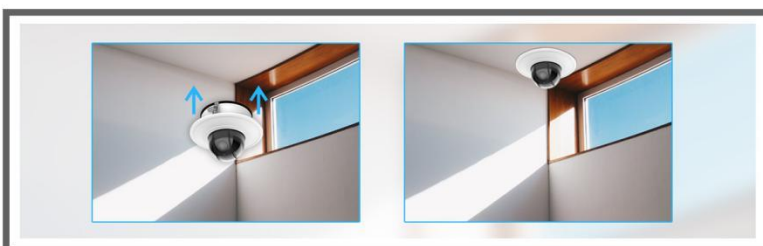

30fps@4K

Providing 4K HD resolution with frame rate of 30fps, the camera performs well in catching detailed image regardless of the moving speed.

Smart IR II Technology

It allows the camera to catch better images regardless of object distance with High Beams and Low Beams whose brightness could be adjusted manually or automatically. Also, the innovative IR Anti-reflection Panel protects the lens from IR interference.

High Speed & Precise Movement

With a sophisticated pan/tilt mechanism, the Mini PTZ Dome Network Camera provides fast, precise movement with 360° endless pan and -5~90° (Auto Flip). Maximum pan speed of 450°/s and tilt speed of 360°/s make the camera a mighty Speed Dome model.

Recessed Installation

With recessed installation, the Mini PTZ Dome Network Camera is easily blend in with the environment to provide discreet surveillance.

12X/20X/23X H.265+ Mini PTZ Dome Network Camera