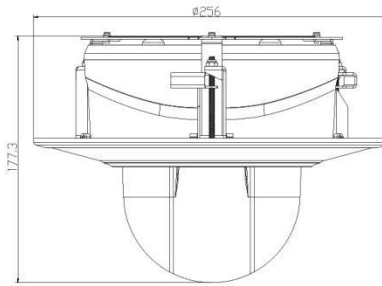

12X/20X/23X H.265+ Mini PTZ Dome Network Camera

Structure Diagrams

Units: mm

Accessories Support

A01 Pole Mount

Weight: 720g
Dimensions: 170*51.5*152.6mm

A03 External Corner Bracket

Weight: 900g
Dimensions: 170*152.5*76.3mm

A42-L Extension Lever

Weight: 325g
Dimensions: 57*255mm

A43 Junction Box

Weight: 1000g
Dimensions: 195*164*80mm

A77 Wall Mount

Weight: 650g
Dimensions: 262*185*138mm

A78 Recessed Mount

Weight: 715g
Dimensions: 256*256*94mm

A79 Pendant Mount

Weight: 850g
Dimensions: Φ 185*295mm

MileSight Technology Co., Ltd. | www.milesight.com

Contact Us: sales@milesight.com support@milesight.com

Add: 220 NE 51st Street, Oakland Park, Florida 33334, USA
Tel: +1-800-561-0485