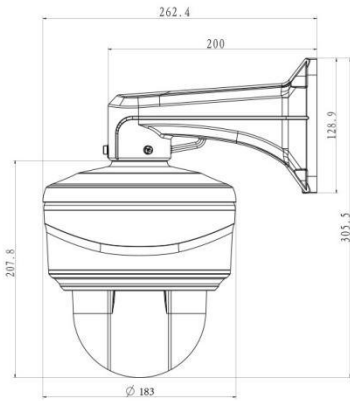

12X/20X/23X H.265+ Mini PTZ Dome Network Camera

Structure Diagrams

Units: mm

Accessories Support

A01 Pole Mount

Weight: 720g
Dimensions: 170*51.5*152.6mm

A03 External Corner Bracket

Weight: 900g
Dimensions: 170*152.5*76.3mm

A42-L Extension Lever

Weight: 325g
Dimensions: 57*255mm

A43 Junction Box

Weight: 1000g
Dimensions: 195*164*80mm

A77 Wall Mount

Weight: 650g
Dimensions: 262*185*138mm

A78 Recessed Mount

Weight: 715g
Dimensions: 256*256*94mm

A79 Pendant Mount

Weight: 850g
Dimensions: Φ 185*295mm

MileSight Technology Co., Ltd. | www.milesight.com

Contact Us: sales@milesight.com support@milesight.com

Add: 220 NE 51st Street, Oakland Park, Florida 33334, USA
Tel: +1-800-561-0485