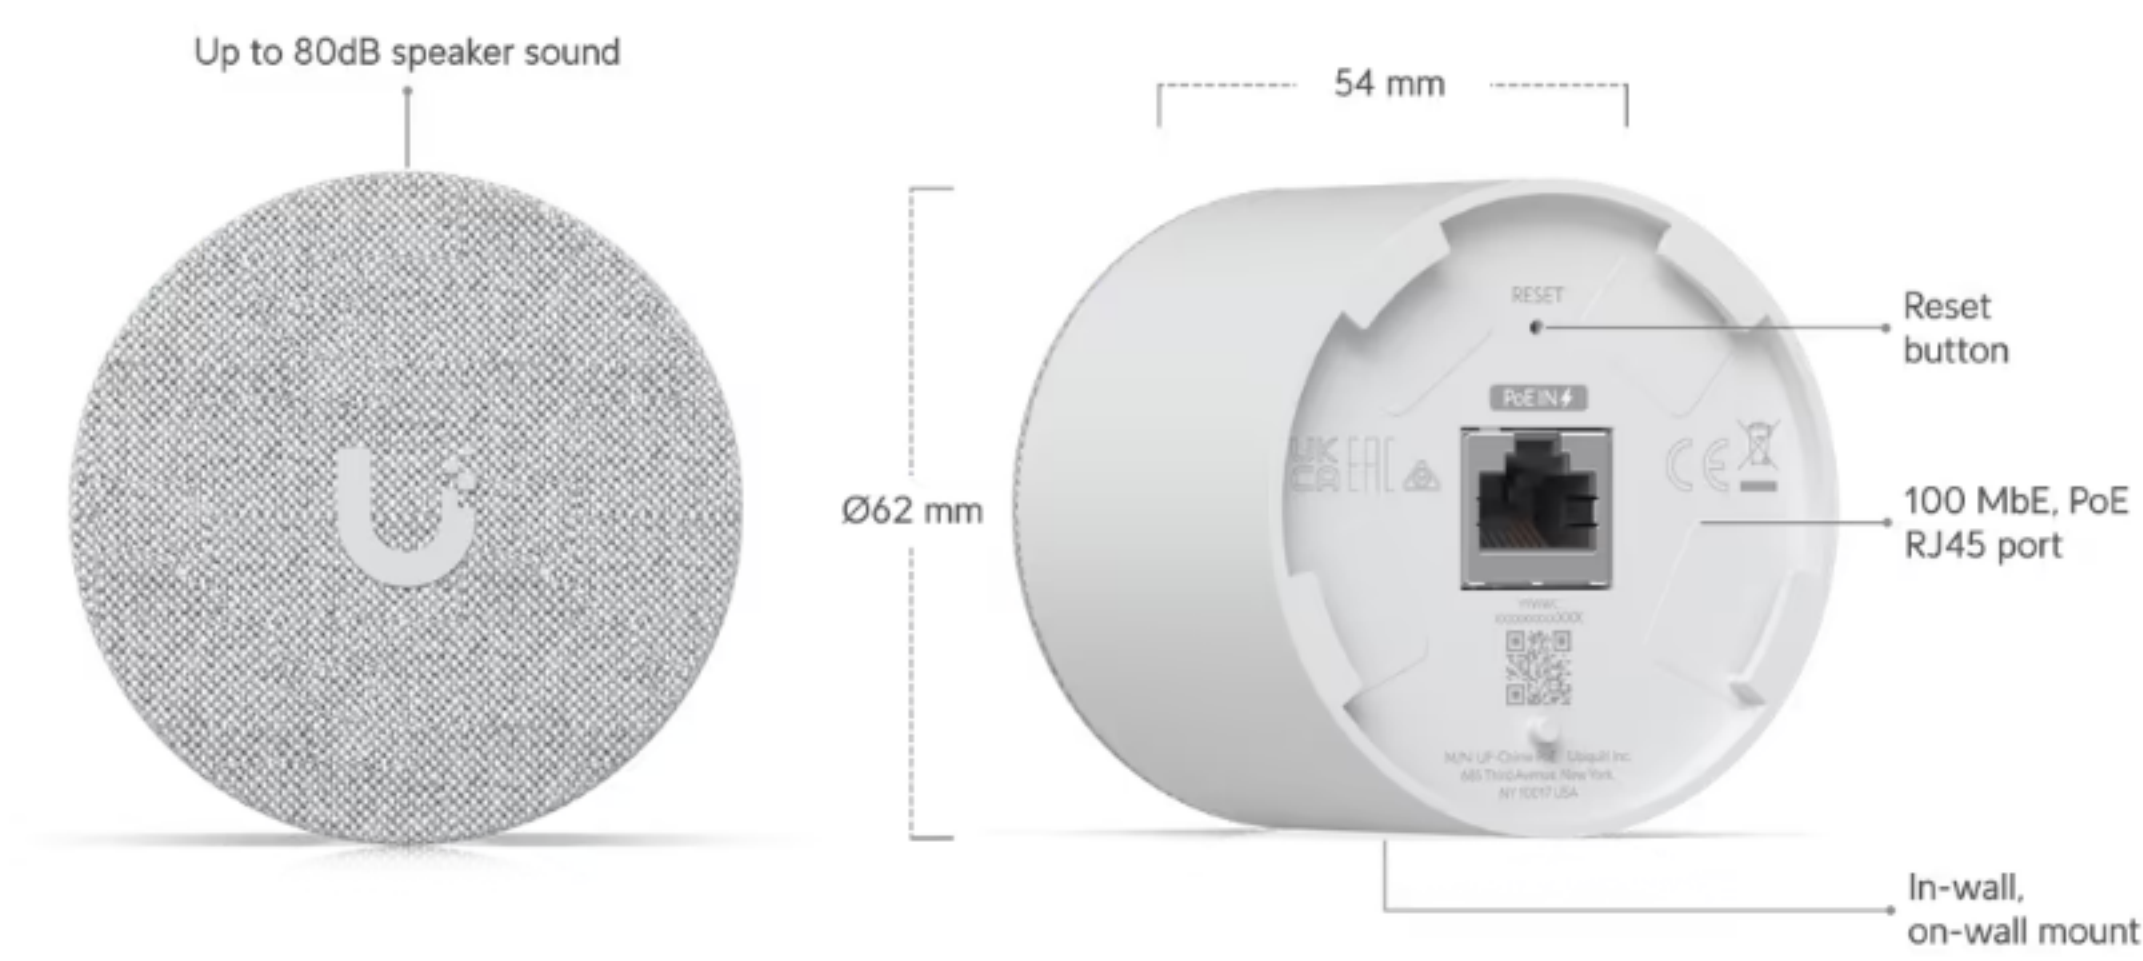

PoE Smart Chime

UACC-Chime-PoE

Datasheet

In The Box

Marketing Images

Installation Guide

Mechanical

Dimensions

Device: Ø62 x 54 mm (Ø2.5 x 2.1")
In-wall mount: Ø89 x 63.1 mm (Ø3.5 x 2.5")
On-wall Mount: Ø62 x 20.2 mm (Ø2.5 x 0.8")

Weight

Device: 158 g (5.6 oz)
In-wall mount: 91 g (3.2 oz)
On-wall mount: 28 g (1 oz)

Enclosure material

Polycarbonate, aluminum alloy

Mount material

Polycarbonate, zinc alloy

System

Networking interface

10/100 MbE port

Power method

PoE

Supported voltage range

44—57V DC

Max. power consumption

3W

ESD/EMP protection

Air: ± 8kV, contact: ± 4kV

LED