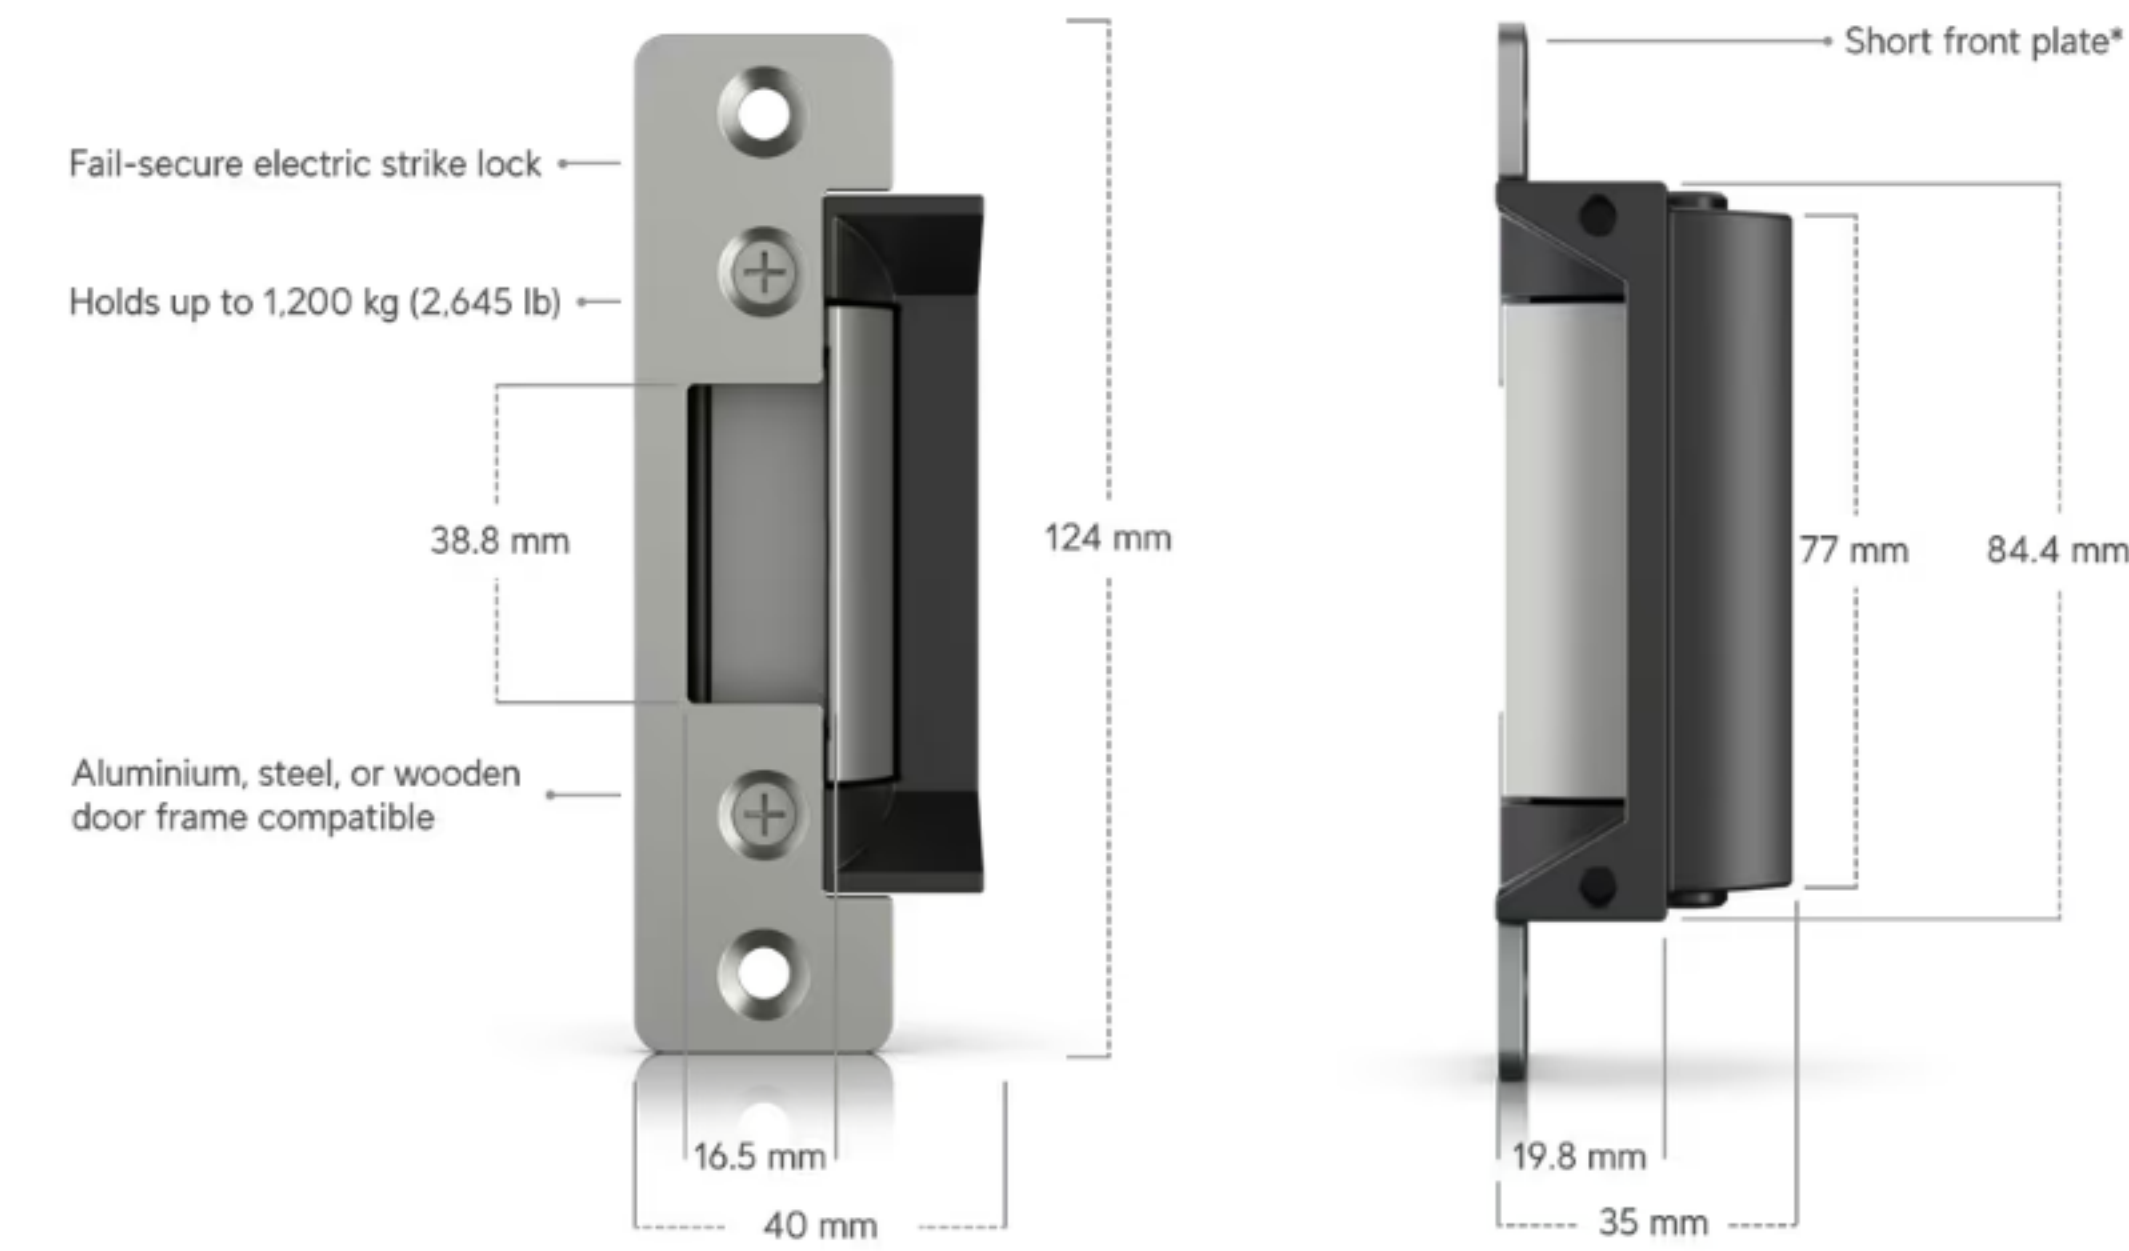

Electric Lock

UACC-Lock-Strike-Secure-15mm

- [Datasheet](#)
- [Marketing Images](#)
- [Installation Guide](#)

*The short and long front plates are included.

^ Mechanical

Dimensions

Lock body: 80 x 40 x 35 mm (3.2 x 1.6 x 1.4")
 Short front plate: 124 x 32 x 3 mm (4.9 x 1.3 x 0.1")
 Long front plate: 202 x 36 x 3 mm (7.9 x 1.4 x 0.1")

Weight

Lock body: 185 g (6.5 oz)
 Short front plate: 50 g (1.8 oz)
 Long front plate: 130 g (4.6 oz)

Enclosure Material

Lock body: zinc alloy
 Front plate/latches: stainless steel

^ Hardware

Holding Force

Lock: 1,200 kg (2,645 lb)

Type

Fail secure lock
 Single door

Wiring Connection

Connect the two screw terminal separately to powered lock relay on UA-Hub: NO, COM

Current Power

400mA ±10%

Supported Voltage Range

12V DC

Compatibility

Wooden, steel, aluminum door

Screw Terminal

+ and -

Ambient Operating Temperature

-10 to 45° C (14 to 113° F)

Ambient Operating Humidity

5 to 90% noncondensing