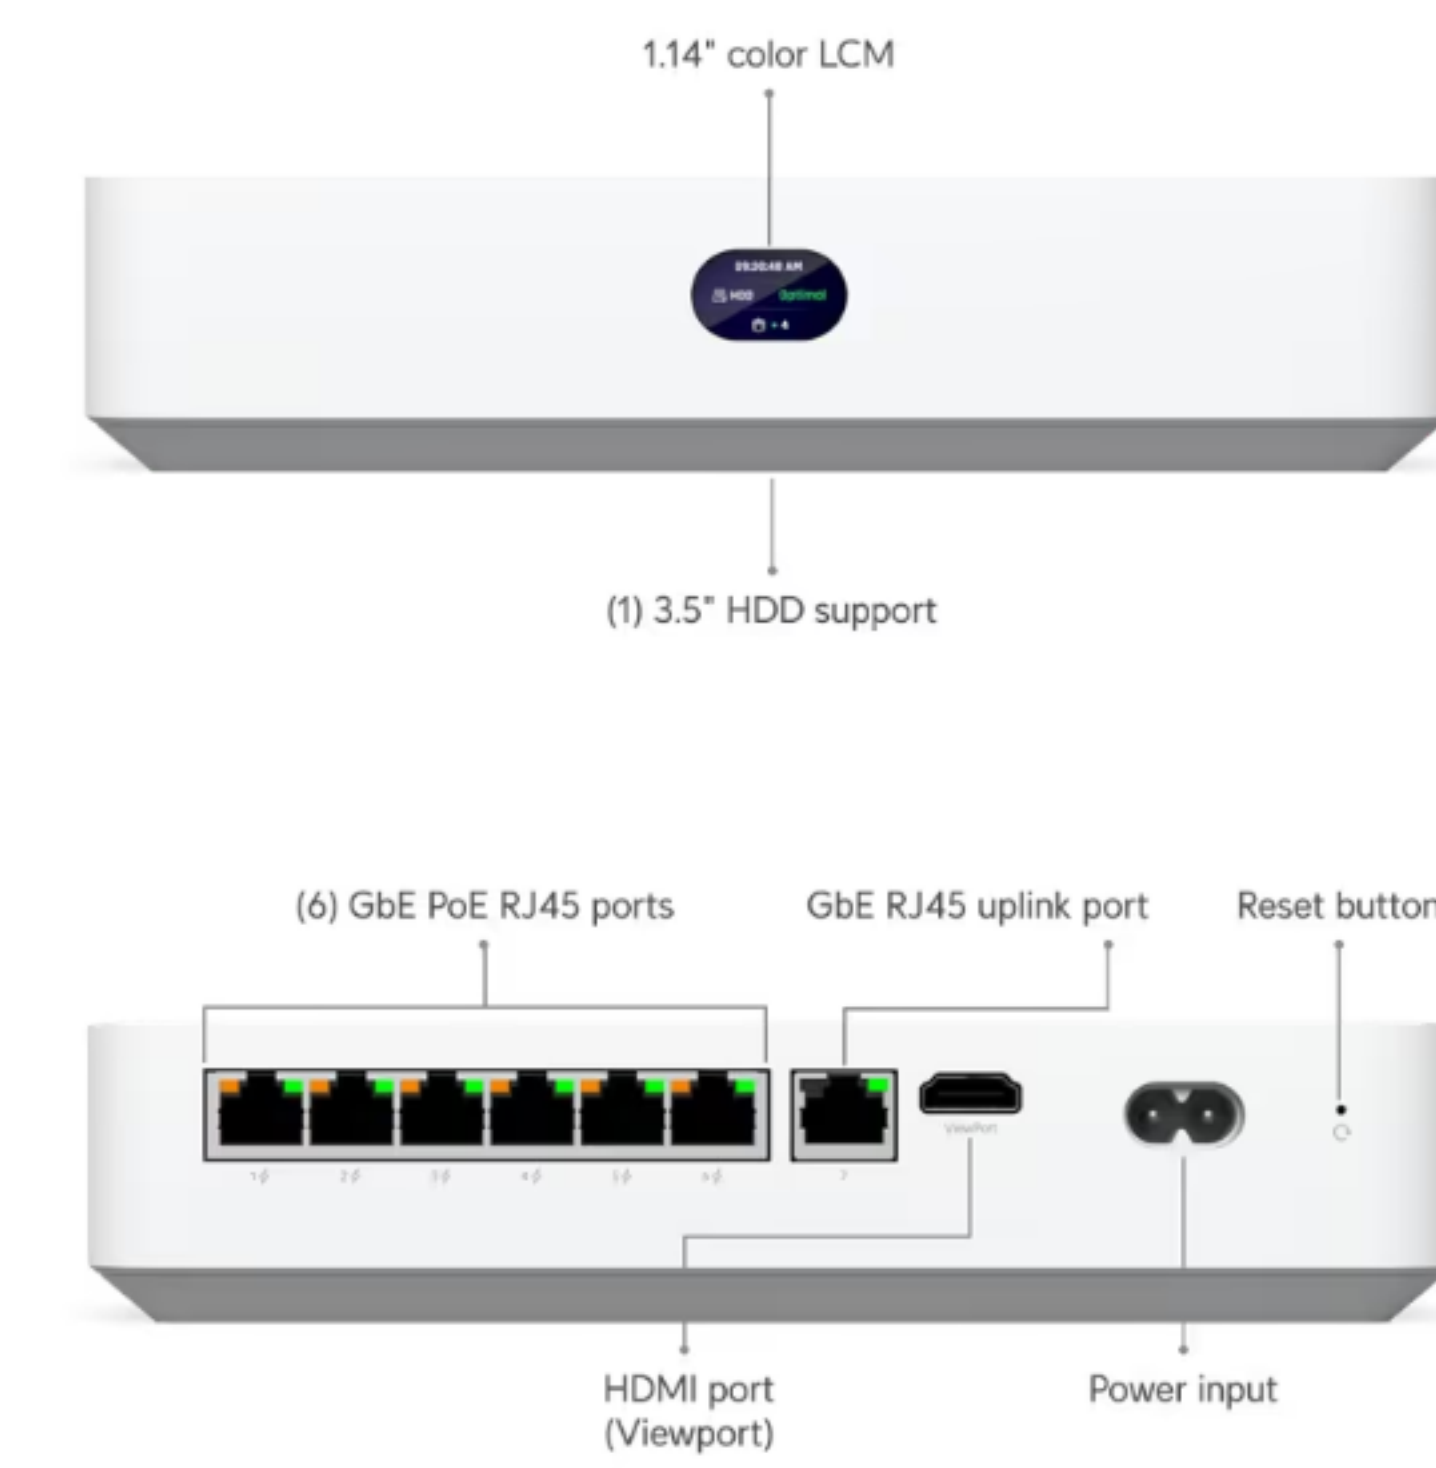

Network Video Recorder Instant

UNVR-Instant

Datasheet

In The Box

Marketing Images

Installation Guide

^ Overview

Dimensions	220 x 220 x 47 mm (8.7 x 8.7 x 1.9")
UniFi Application Suite	
Protect	✓
Access	✓
Managed Cameras	(15) HD (8) 2K (6) 4K
Managed Access Hubs	50
Storage Capacity	(1) 3.5" drive bay
Data Protection	✓
Vantage Point	✓
Networking Interface	(1) GbE RJ45 uplink port (6) GbE PoE RJ45 downlink ports (1) HDMI port (Viewport)
Form Factor	Compact Desktop
Mounting	Wall, Din rail mount (Included)
Door Access Support	✓

^ Hardware

Hard Drive Capacity	(1) 3.5" HDD support
Max. Power Budget for Drives	11W
Max. Power Consumption	9W
Power Method	Universal AC input, 100-240VAC, 1.5A Max, 50/60 Hz
Power Supply	AC/DC, Internal, 60W
PoE Budget	40W
Max. PoE Wattage per Port by PSE	
PoE	15.4W
Voltage Range PoE Mode	44-57V
Processor	Quad-core ARM® Cortex®-A55 at 1.7 GHz
Memory	4 GB
Management	Ethernet Bluetooth
Display	1.14" screen
Weight	1.04 kg (2.3 lb)
Enclosure Material	Polycarbonate
Mount Material	Polycarbonate
LEDs	
Ethernet	✓
PoE	✓
Ambient Operating Temperature	0 to 40° C (32 to 104° F)
Ambient Operating Humidity	5 to 95% noncondensing
NDAA Compliant	✓
Certifications	FCC, IC, CE, Electrical Safety, SRRC, Anatel: 06781-25-08356