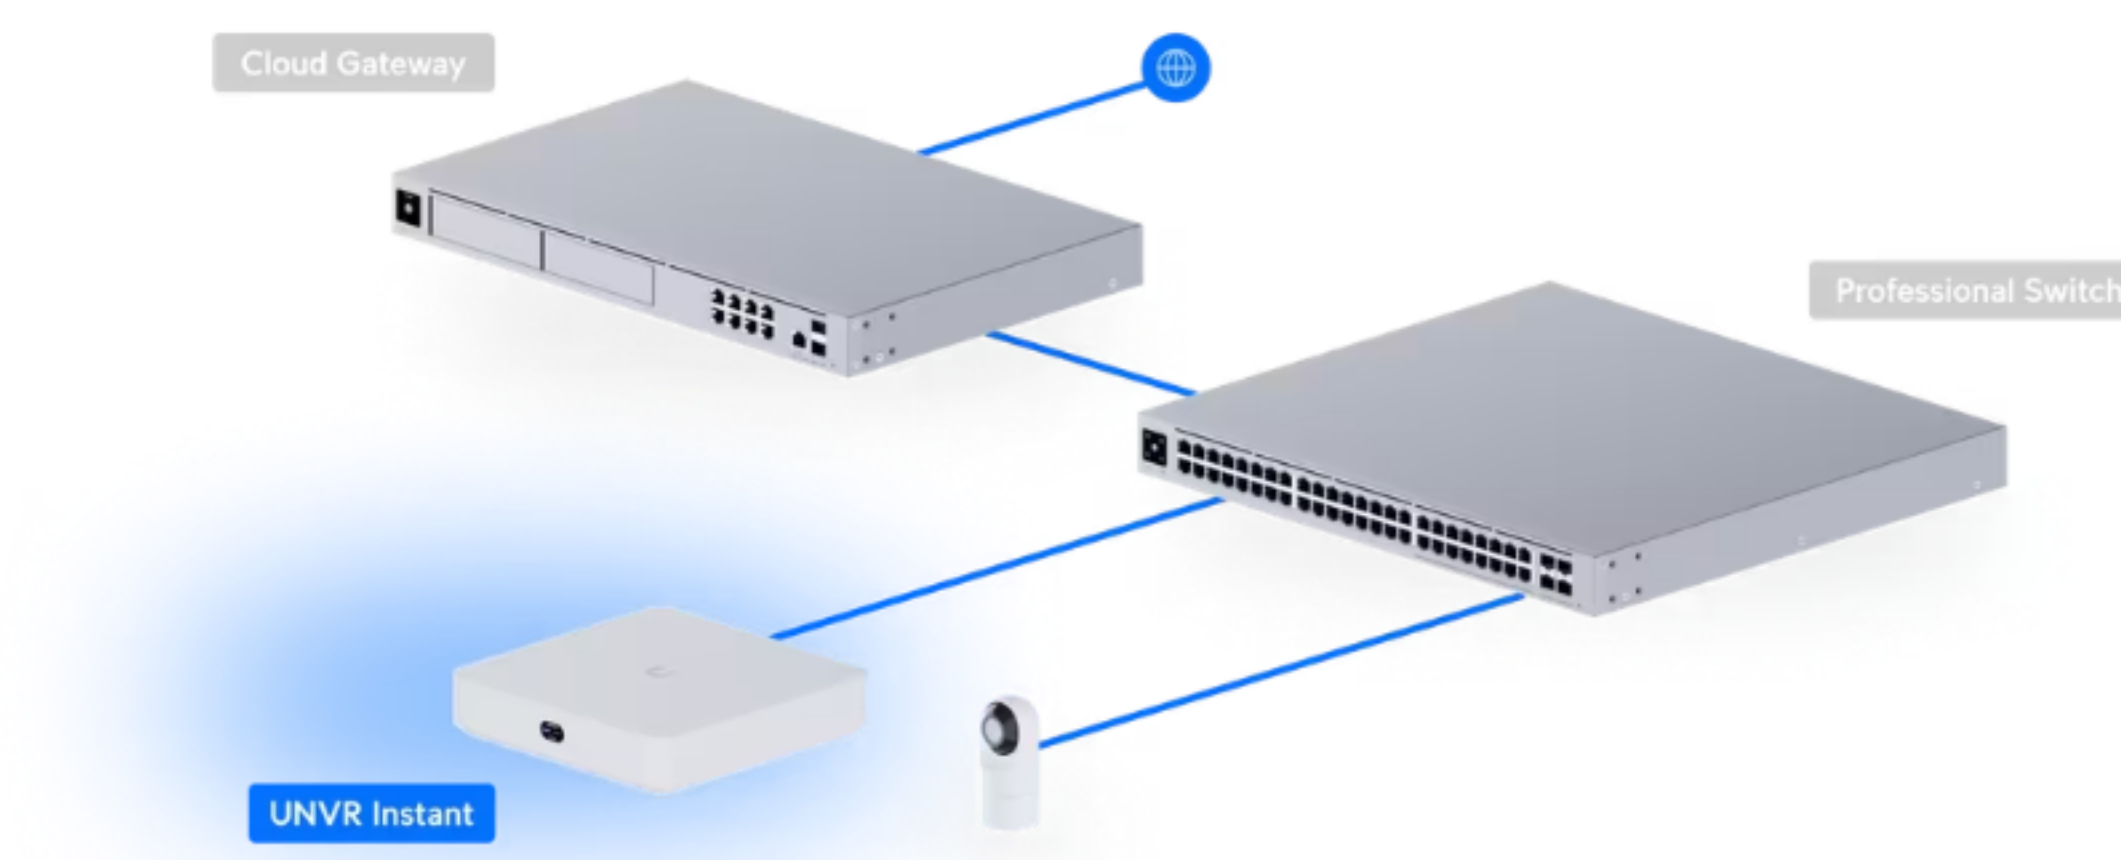

Network Video Recorder Instant

UNVR-Instant

Datasheet

In The Box

Marketing Images

Installation Guide

^ Overview

Dimensions	220 x 220 x 47 mm (8.7 x 8.7 x 1.9")
UniFi Application Suite	
Protect	✓
Access	✓
Managed Cameras	(15) HD (8) 2K (6) 4K
Managed Access Hubs	50
Storage Capacity	(1) 3.5" drive bay
Data Protection	✓
Vantage Point	✓
Networking Interface	(1) GbE RJ45 uplink port (6) GbE PoE RJ45 downlink ports (1) HDMI port (Viewport)
Form Factor	Compact Desktop
Mounting	Wall, Din rail mount (Included)
Door Access Support	✓

^ Hardware

Hard Drive Capacity	(1) 3.5" HDD support
Max. Power Budget for Drives	11W
Max. Power Consumption	9W
Power Method	Universal AC input, 100-240VAC, 1.5A Max, 50/60 Hz
Power Supply	AC/DC, Internal, 60W
PoE Budget	40W
Max. PoE Wattage per Port by PSE	
PoE	15.4W
Voltage Range PoE Mode	44-57V
Processor	Quad-core ARM® Cortex®-A55 at 1.7 GHz
Memory	4 GB
Management	Ethernet Bluetooth
Display	1.14" screen
Weight	1.04 kg (2.3 lb)
Enclosure Material	Polycarbonate
Mount Material	Polycarbonate
LEDs	
Ethernet	✓
PoE	✓
Ambient Operating Temperature	0 to 40° C (32 to 104° F)
Ambient Operating Humidity	5 to 95% noncondensing
NDAA Compliant	✓
Certifications	FCC, IC, CE, Electrical Safety, SRRC, Anatel: 06781-25-08356