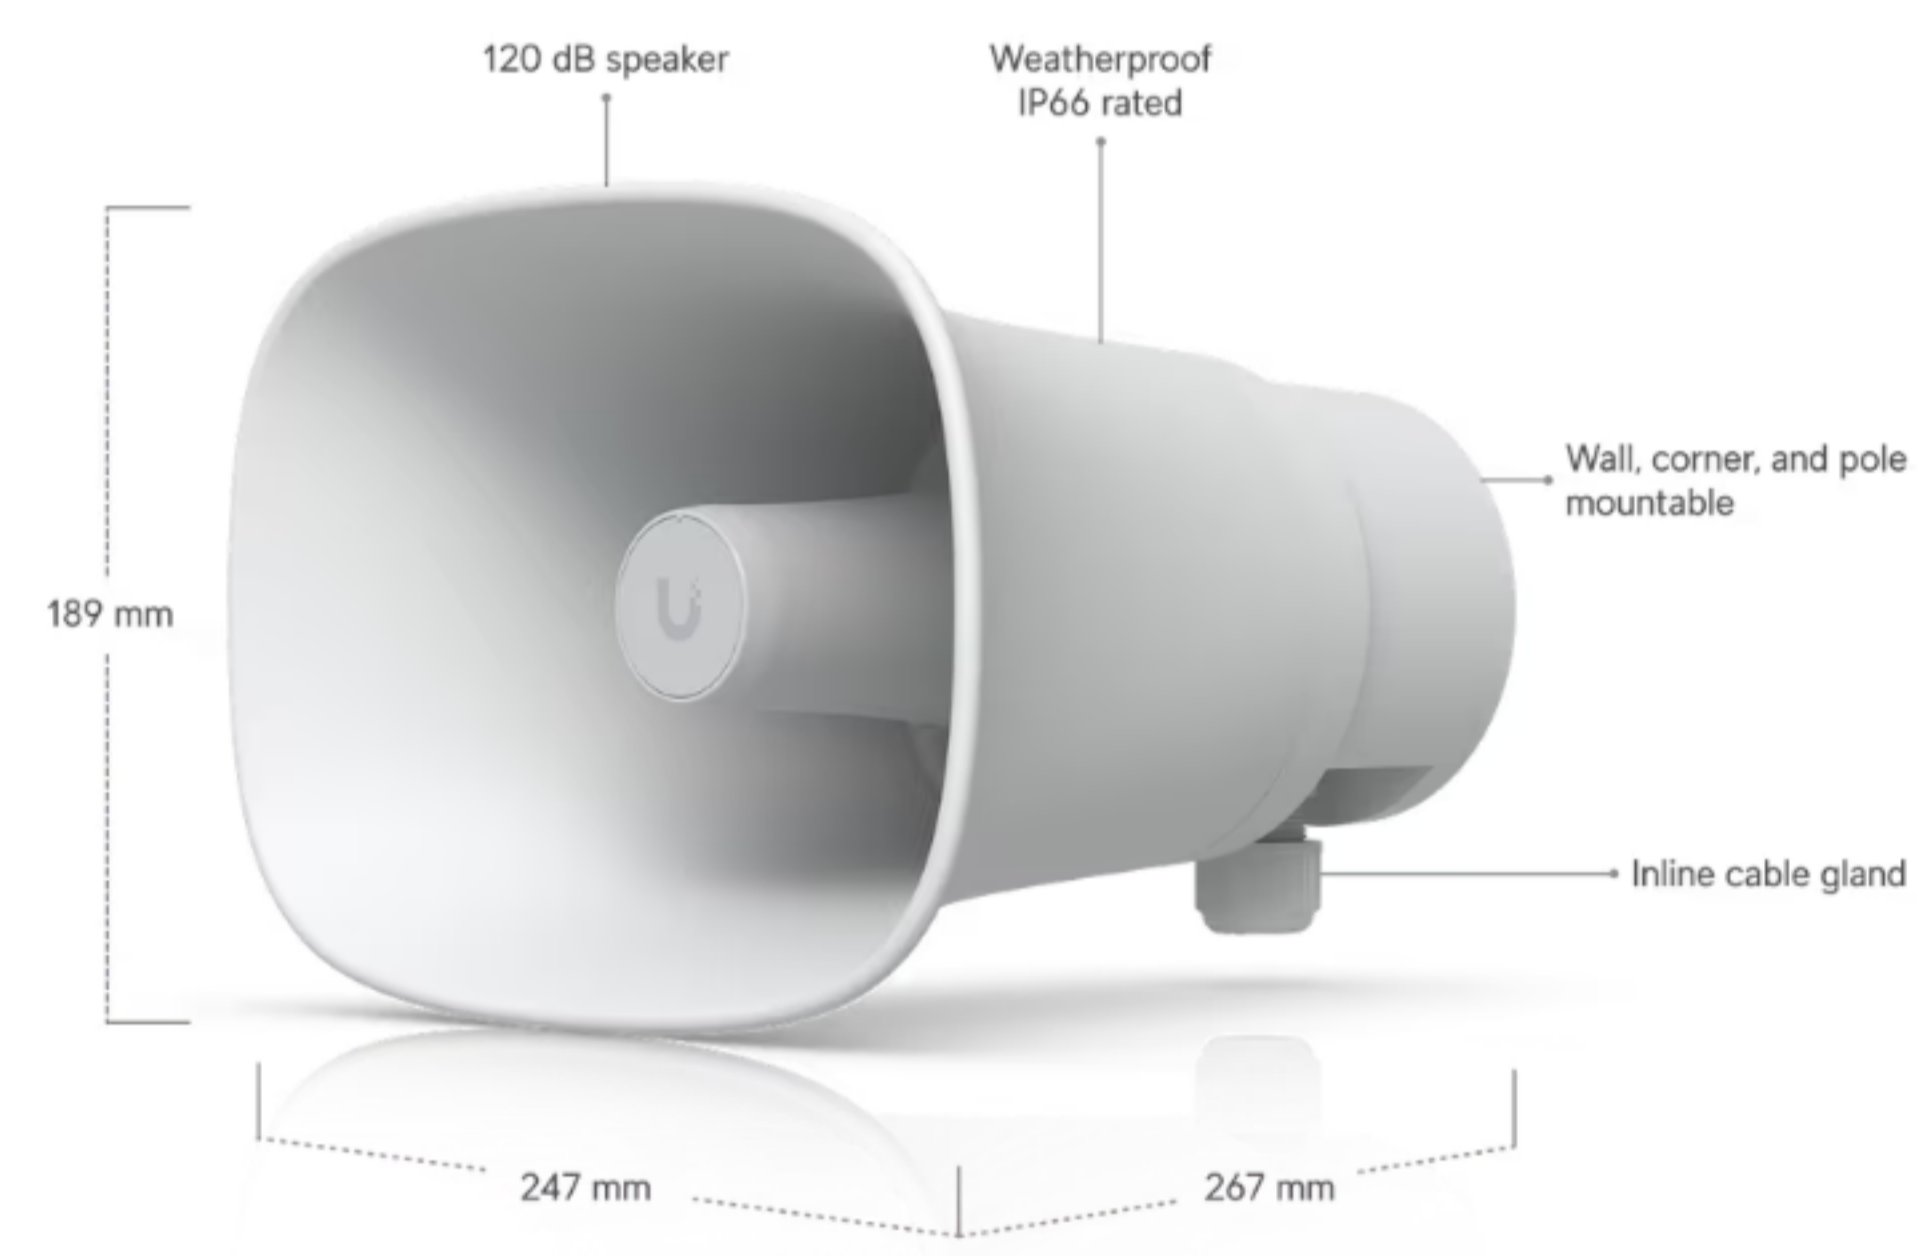

# AI Horn Speaker

UP-AI-Horn-Speaker

- Datasheet**
- In The Box
- Marketing Images
- Installation Guide

## ^ Overview

Dimensions	Device: 267 x 189 x 247 mm (10.5 x 7.4 x 9.7")
Mounting	Articulating mount: Ø104 x 149.4 mm (Ø4.1 x 5.9")
Mounting	Articulating mount for wall, pole mount (Included)

## ^ Mechanical

Weight	Device: 1.55 kg (2.4 lb) Articulating mount: 1.3 kg (2.9 lb)
Pole Mount Diameter	1—2.5" (25—63.5 mm)
Enclosure Material	UV-stabilized polycarbonate, aluminum alloy
Mounting Material	Stainless steel, aluminum alloy
Weatherproofing	IP66

## ^ Hardware

Power Method	PoE+
Max. Power Consumption	14.3W
Speaker	✓
Networking Interface	(1) 100/10 MbE RJ45 port
Buttons	(1) Factory-reset
LEDs	System R/G/B/W
Ambient Operating Temperature	-40 to 60° C (-40 to 140° F)
Ambient Operating Humidity	10 to 90% noncondensing
Certifications	FCC, IC, CE
NDAA Compliant	✓