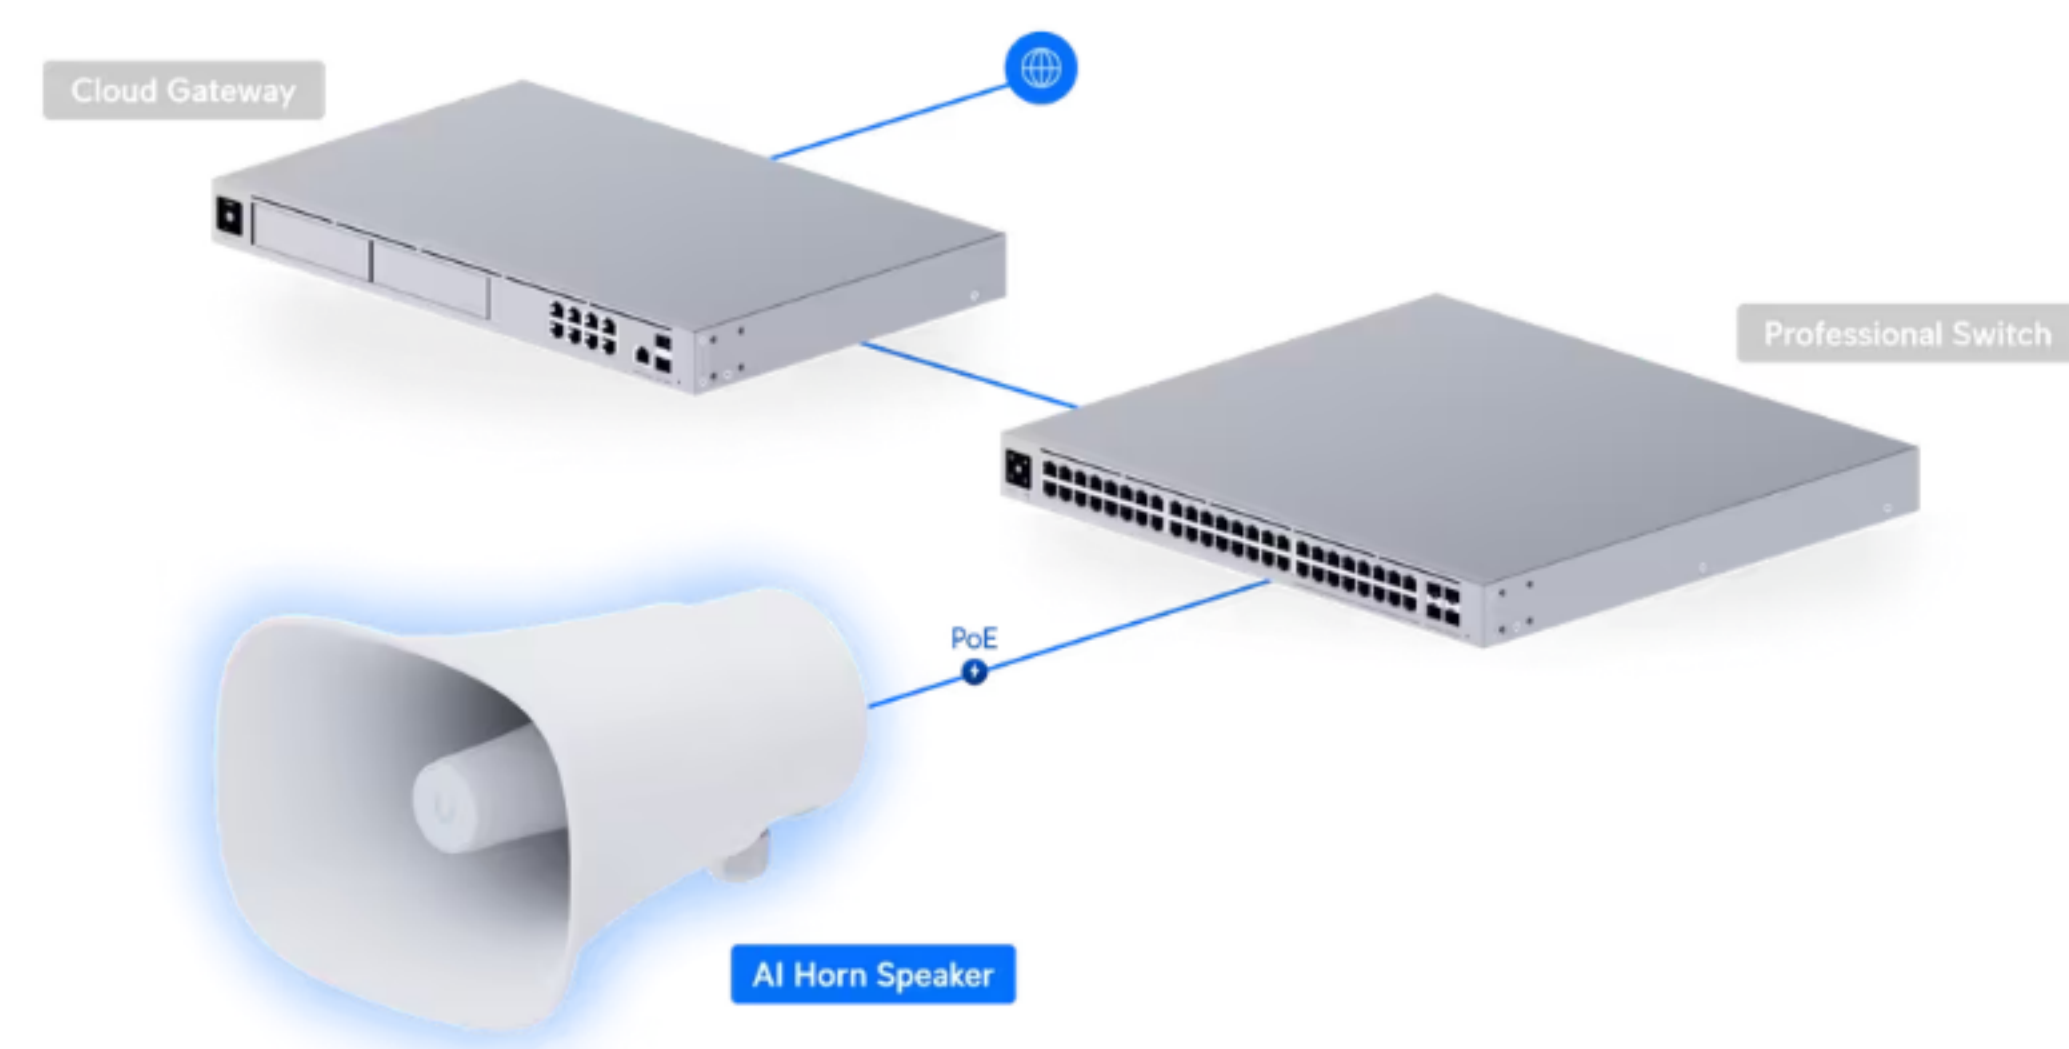

# AI Horn Speaker

UP-AI-Horn-Speaker

- Datasheet**
- In The Box
- Marketing Images
- Installation Guide

## ^ Overview

Dimensions	Device: 267 x 189 x 247 mm (10.5 x 7.4 x 9.7")
Mounting	Articulating mount: Ø104 x 149.4 mm (Ø4.1 x 5.9")
Mounting	Articulating mount for wall, pole mount (Included)

## ^ Mechanical

Weight	Device: 1.55 kg (2.4 lb) Articulating mount: 1.3 kg (2.9 lb)
Pole Mount Diameter	1—2.5" (25—63.5 mm)
Enclosure Material	UV-stabilized polycarbonate, aluminum alloy
Mounting Material	Stainless steel, aluminum alloy
Weatherproofing	IP66

## ^ Hardware

Power Method	PoE+
Max. Power Consumption	14.3W
Speaker	✓
Networking Interface	(1) 100/10 MbE RJ45 port
Buttons	(1) Factory-reset
LEDs	System R/G/B/W
Ambient Operating Temperature	-40 to 60° C (-40 to 140° F)
Ambient Operating Humidity	10 to 90% noncondensing
Certifications	FCC, IC, CE
NDAA Compliant	✓