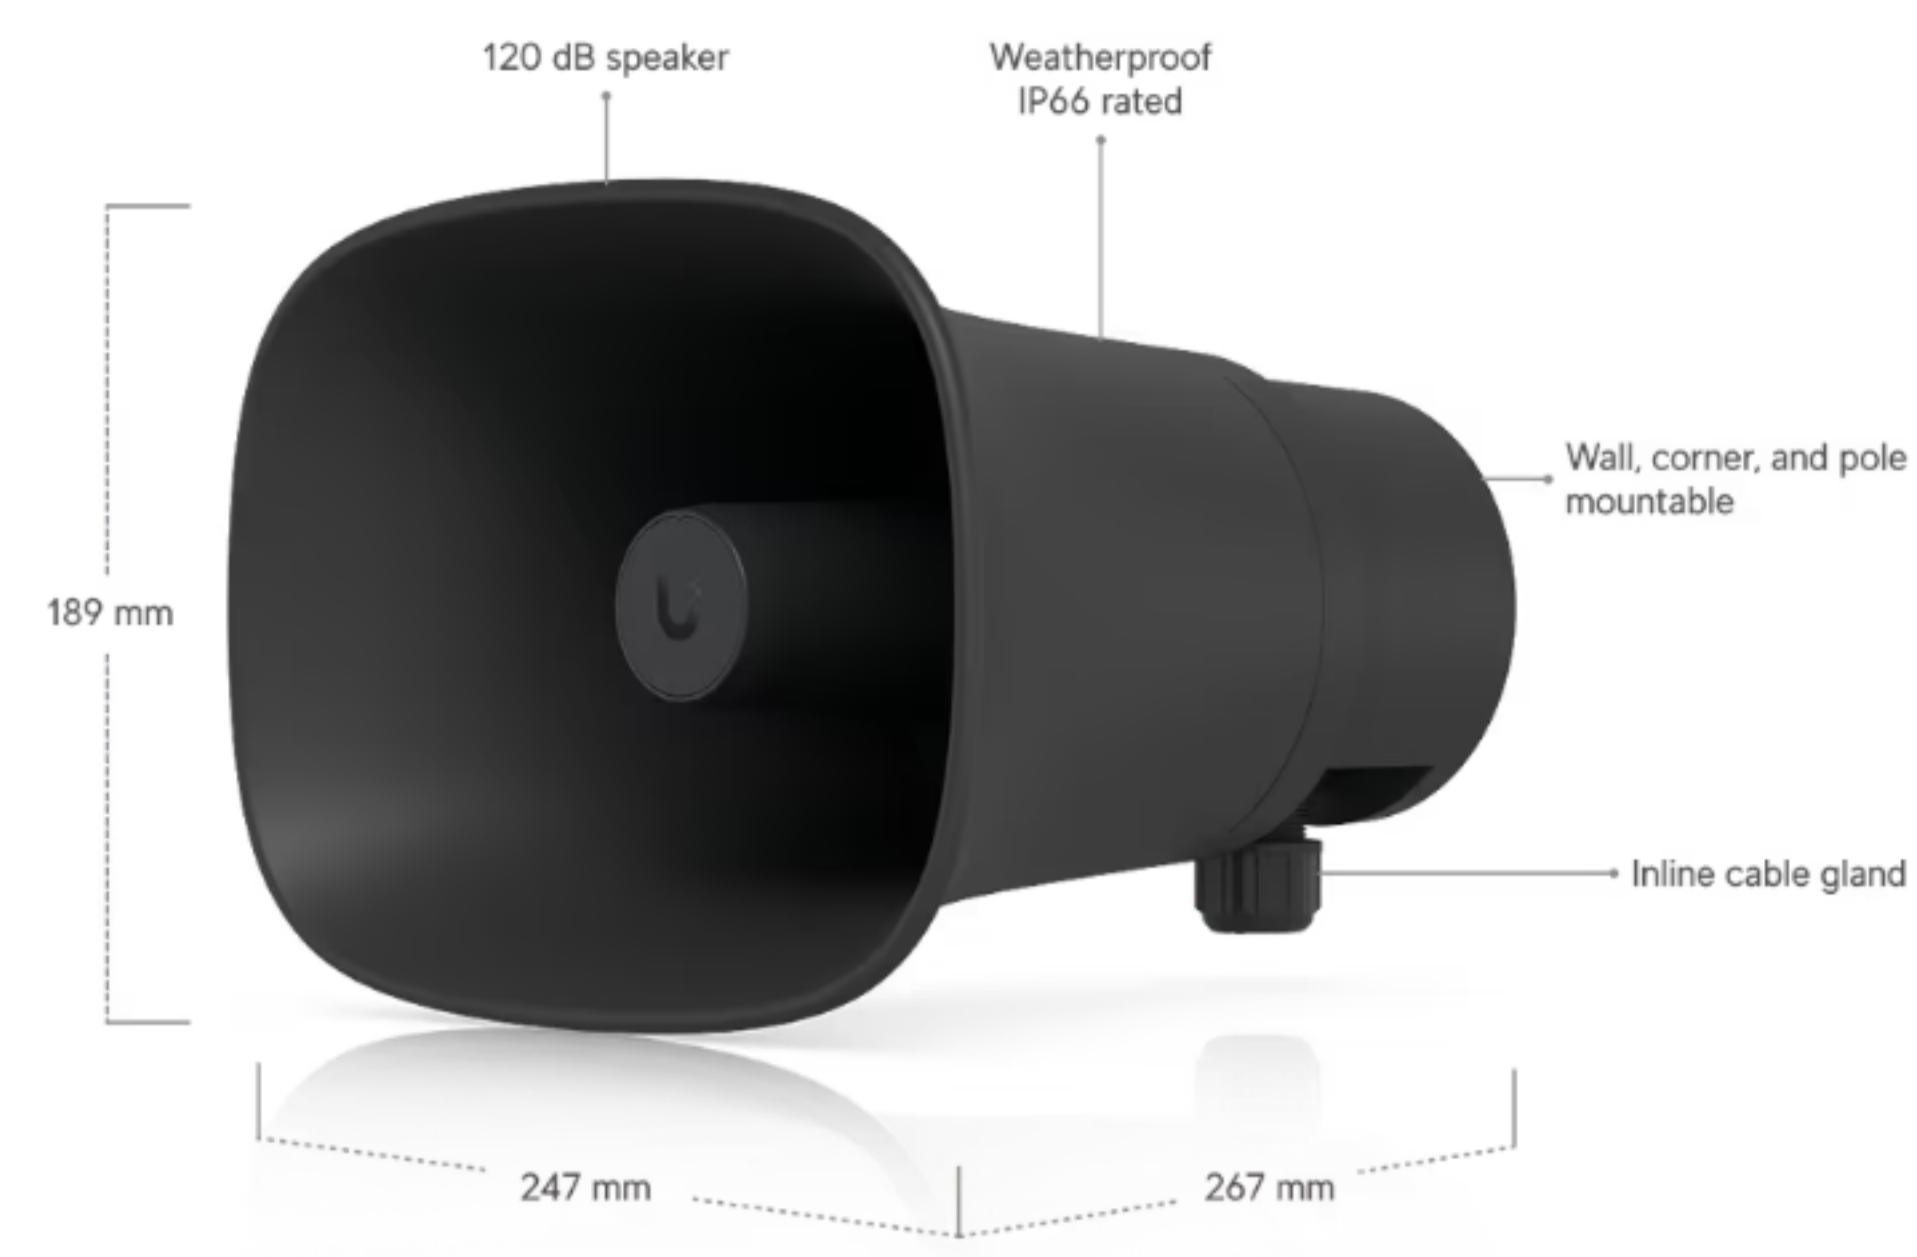

# AI Horn Speaker

UP-AI-Horn-Speaker

- Datasheet**
- In The Box
- Marketing Images
- Installation Guide

## ^ Overview

Dimensions	Device: 267 x 189 x 247 mm (10.5 x 7.4 x 9.7")
Mounting	Articulating mount: Ø104 x 149.4 mm (Ø4.1 x 5.9")
Mounting	Articulating mount for wall, pole mount (Included)

## ^ Mechanical

Weight	Device: 1.55 kg (2.4 lb) Articulating mount: 1.3 kg (2.9 lb)
Pole Mount Diameter	1—2.5" (25—63.5 mm)
Enclosure Material	UV-stabilized polycarbonate, aluminum alloy
Mounting Material	Stainless steel, aluminum alloy
Weatherproofing	IP66

## ^ Hardware

Power Method	PoE+
Max. Power Consumption	14.3W
Speaker	✓
Networking Interface	(1) 100/10 MbE RJ45 port
Buttons	(1) Factory-reset
LEDs	System R/G/B/W
Ambient Operating Temperature	-40 to 60° C (-40 to 140° F)
Ambient Operating Humidity	10 to 90% noncondensing
Certifications	FCC, IC, CE
NDAA Compliant	✓