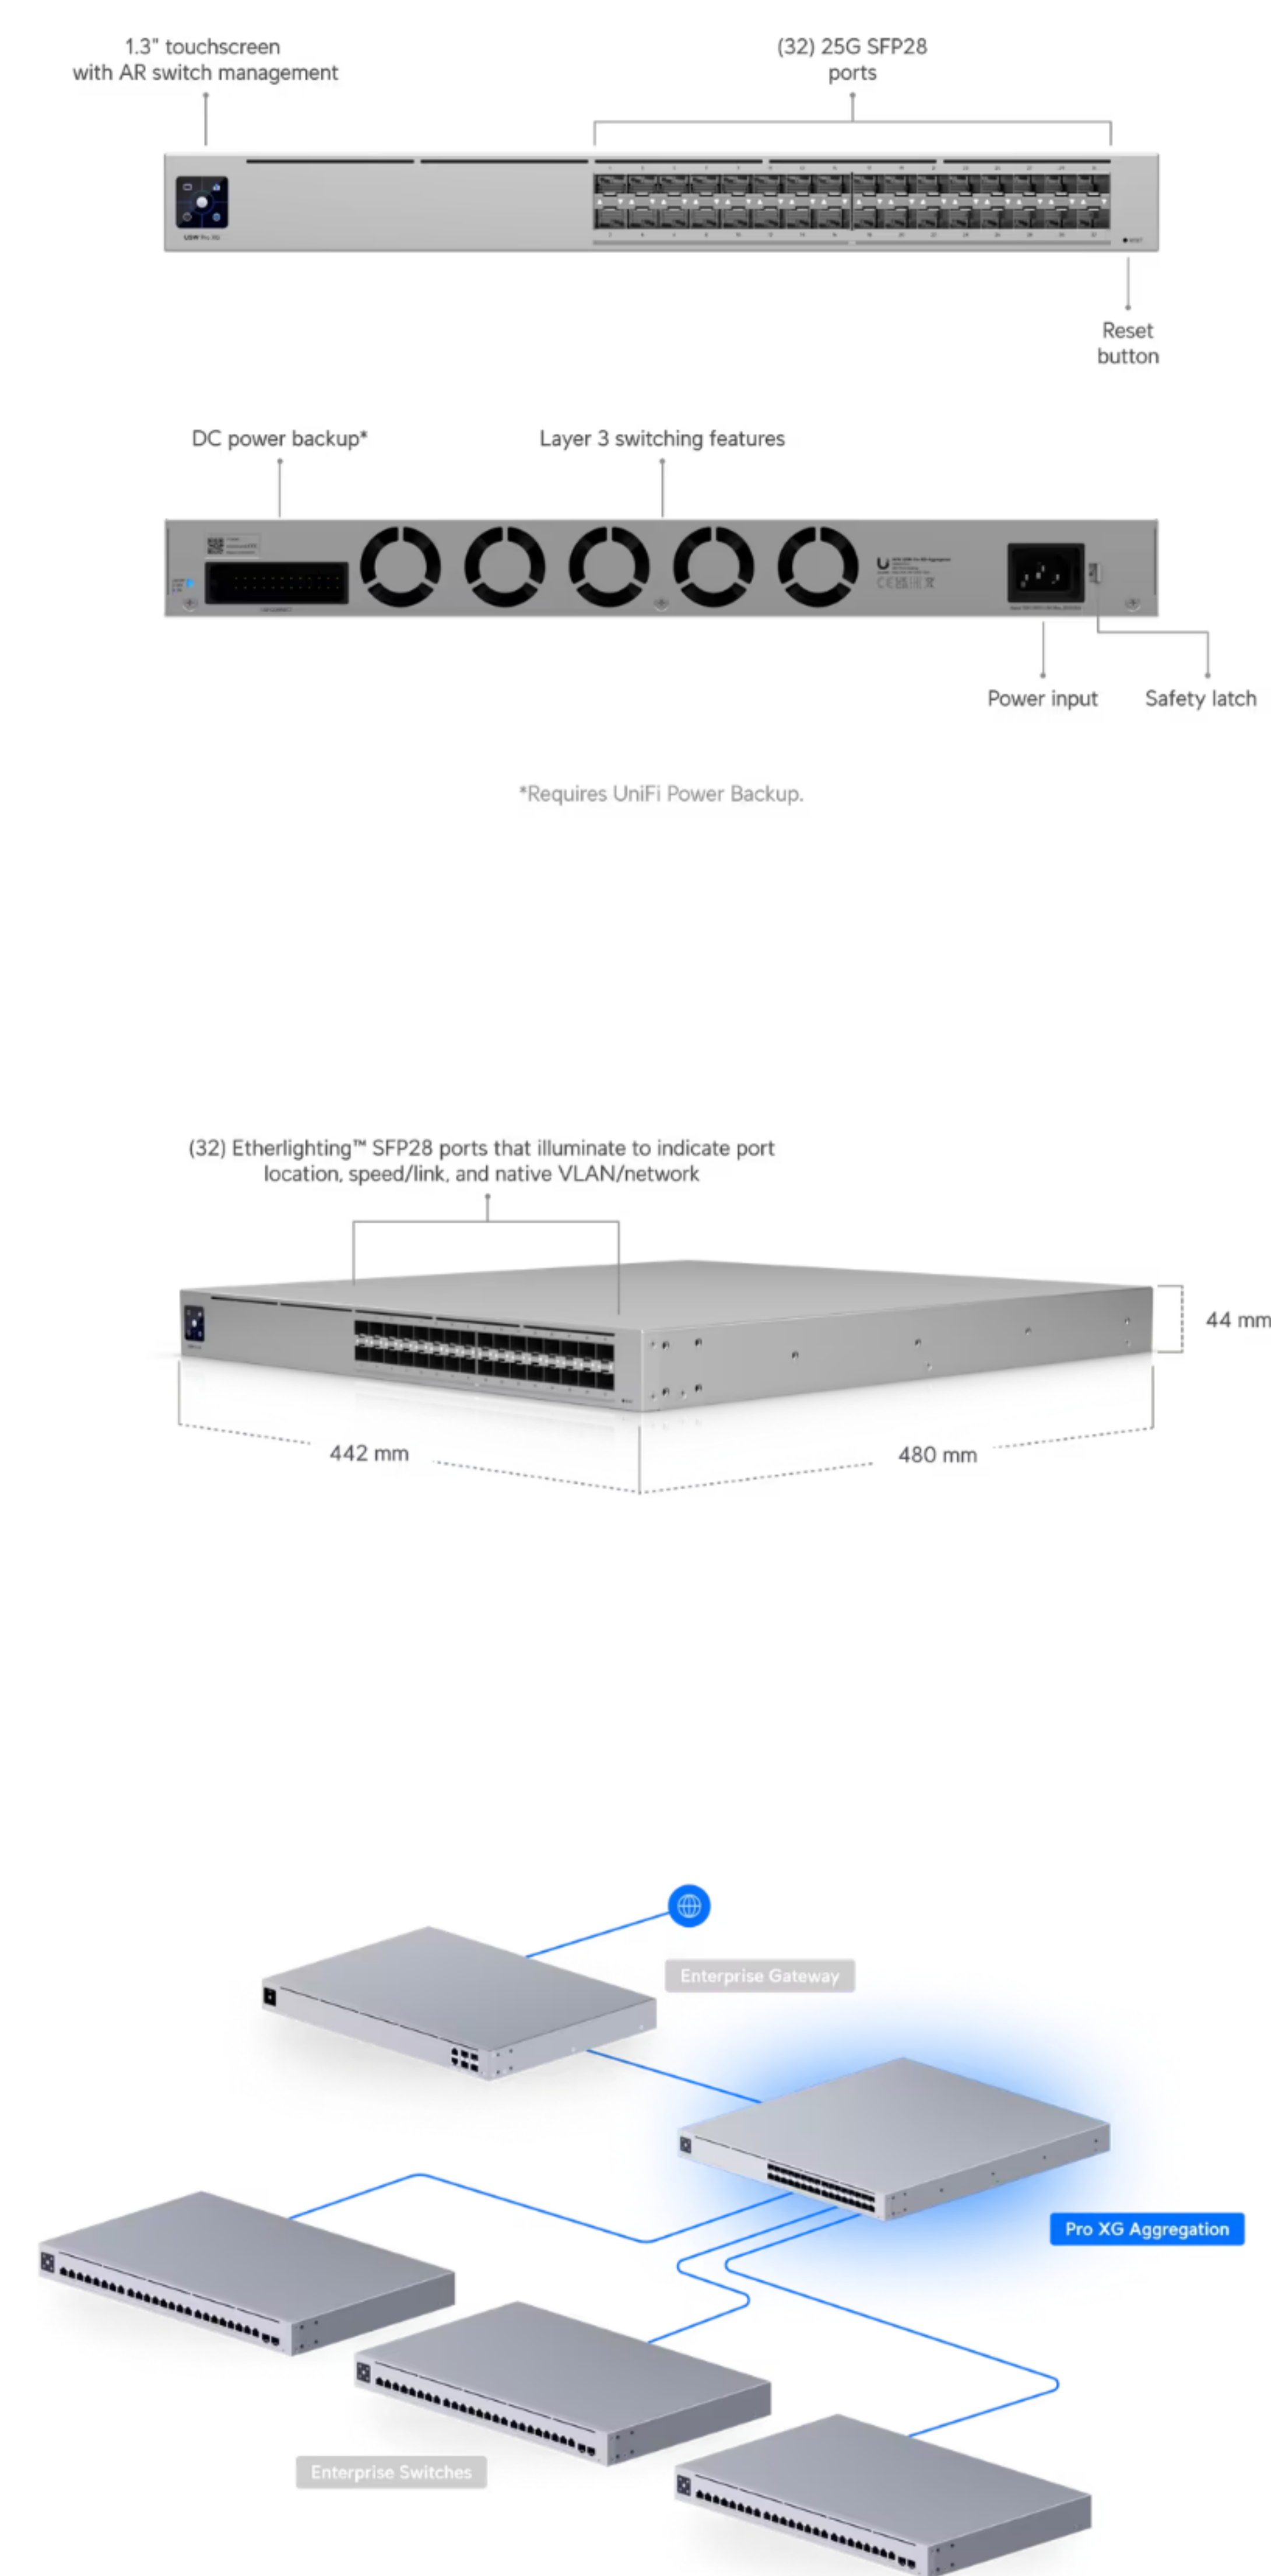

## USW-Pro-XG-Aggregation

Datasheet

In The Box

Marketing Images

Installation Guide

### Overview

Dimensions	442.4 x 43.7 x 480 mm (17.4 x 1.7 x 18.9")
Port Layout	32 25G SFP28
Redundancy	DC Power Backup
Layer 3	✓
Form Factor	Rack Mount (1U)
Etherlighting™	✓

### Performance

Switching Capacity	1.6 Tbps
Total Non-Blocking Throughput	800 Gbps
Forwarding Rate	1.2 Bpps
Supported VLANs	1,000
MAC Address Table Size	32,000
L3 Table Size	
ARP Entries	128,000
IPv4 Routes	256,000
Packet Buffer Size	8 MB
Access Lists	
IPv4	256
MAC	256

### Layer 3 Features

DHCP Server (Local Networks)	✓
DHCP Relay	✓
Inter-VLAN Routing (Local Networks)	✓
Static Routing (Local Networks)	✓