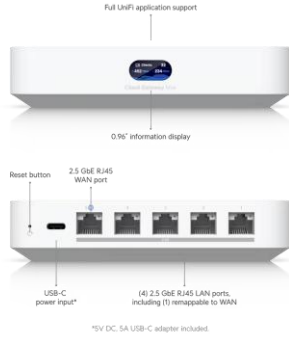

Cloud Gateway Max

UCG-Max

Datasheet

In The Box	Marketing Images	Accessories	Installation Guide
------------	------------------	-------------	--------------------

^ Overview

Dimensions

141.8 x 127.6 x 30 mm
(5.6 x 5 x 1.2")

UniFi Application Suite

Network	✓
Protect	✓
Access	✓
Talk	✓
Connect	✓
Managed UniFi Devices	30+

Managed Cameras	(15) HD (8) 2K (5) 4K
Managed Access Hubs	50
Simultaneous Users Connected	300+
Max. WAN Port Count	4
Default WAN Ports	(1) 2.5 GbE RJ45
Port Layout	
2.5 GbE RJ45	5 (2.5G/1G/100M/10M)
IDS/IPS Throughput	2.3 Gbps
Form Factor	Compact desktop