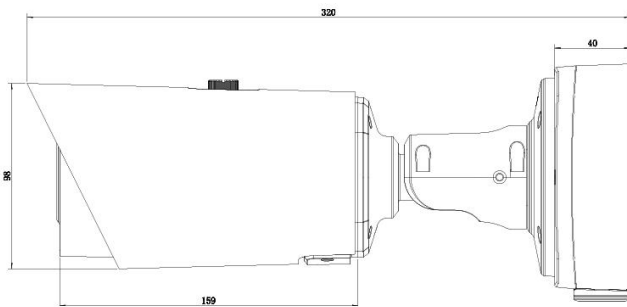

Structure Diagrams

microSD/SDHC/SDXC Card Slot

Reset

Ethernet Port(PoE)

A62 Junction Box

Weight: 510g

Dimensions: 134*126*40mm

A01 Pole Mount

Weight: 720g

Dimensions: 170*51.5*152.6mm

A03 External Corner Bracket

Weight: 900g

Dimensions: 170*152.5*76.3mm