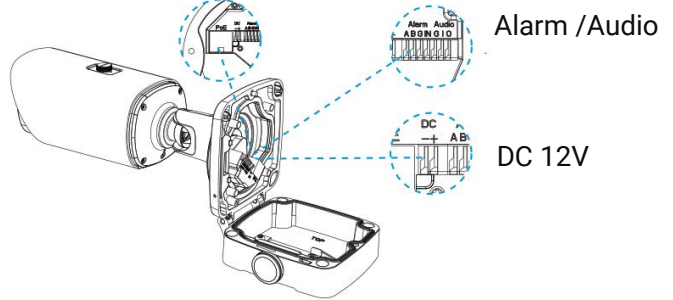

AI Motorized Pro Bullet Plus Network Camera

Audio	Audio Compression	G.711/AAC/G.722/G.726	
	Audio Sampling Rate	8/16/32/44.1/48KHz	
	Audio Bit Rate	16~256kbps	
	Two-way Audio	Support	
Intelligent Analytics	Video Analysis	Intrusion Detection, Region Entrance, Region Exiting, Advanced Motion Detection, Tamper Detection, Line Crossing, Loitering, Object Left, Object Removed	
	Face Detection&Face Attribute Recognition	Detect and capture faces, get real-time snapshots; The attributes include Age, Gender, Glasses, Mask and Cap; Support Faces Privacy Mode, the detected faces in the face detection area will be mosaic automatically.	
	Object Counting & Report	Count the number of objects crossing the line, optionally human and vehicle, Support regional people counting for up to 4 detection areas	
System	Storage	Support microSD/SDHC/SDXC Card Local Storage, up to 1TB	
	Advanced Function	Heat Map, BLC, HLC, 2D DNR, 3D DNR, Defog, AWB, IP Address Filtering, AGC, Anti-flicker, Corridor Mode, Deblur, Watermark	
	SIP/VoIP Support	Yes, Voice & Video-over-IP	
	Event Trigger	Motion Detection, Network Disconnection, External Input, Audio Alarm, etc.	
	Event Action	FTP Upload, SMTP Upload, SD Card Record, External Output, SIP Phone, HTTP Notification, etc.	
	System Compatibility	ONVIF Profile G & M & S & T, API	
General	Working Temperature	-40°C~60°C	
	Working Humidity	0~95%(Non-condensing)	
	Power Supply	PoE (802.3af) / DC 12V±10%	
	Power Consumption	7W MAX 9W MAX(With IR on)	6W MAX 8W MAX(With IR on)
	Housing	Vandal-proof IK10-rated Metal Housing / Up to IP67-rated for Weather-resistant Performance	
	Surge Protection	4KV	
	Weight	1630g	
	Dimensions	301mmX108mmX126mm	
	Warranty	3/5 Years	

Structure Diagrams

microSD/SDHC/SDXC Card Slot

Reset

Ethernet Port(PoE)

A62 Junction Box

Weight: 510g

Dimensions: 134*126*40mm

A01 Pole Mount

Weight: 720g

Dimensions: 170*51.5*152.6mm

A03 External Corner Bracket

Weight: 900g

Dimensions: 170*152.5*76.3mm