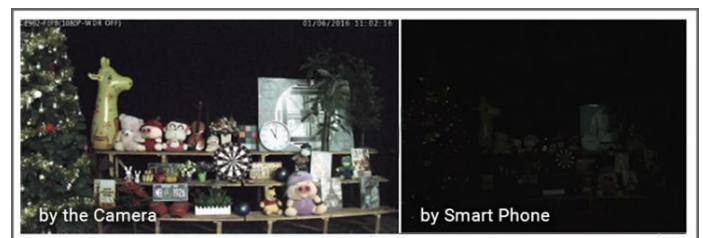

0.002Lux Ultra Low-light

The starlight camera is able to deliver high detailed color images even in low light environment reaching 0.002Lux(Color) or 0Lux(B/W), and near infrared light environments without any supplementary lighting.