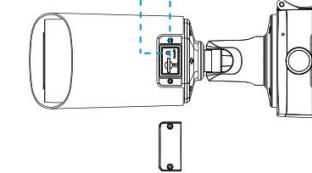

AI Motorized Pro Bullet Plus Network Camera

Audio	Audio Compression	G.711/AAC/G.722/G.726	
	Audio Sampling Rate	8/16/32/44.1/48KHz	
	Audio Bit Rate	16~256kbps	
	Two-way Audio	Support	
Intelligent Analytics	Video Analysis	Intrusion Detection, Region Entrance, Region Exiting, Advanced Motion Detection, Tamper Detection, Line Crossing, Loitering, Object Left, Object Removed	
	Face Detection&Face Attribute Recognition	Detect and capture faces, get real-time snapshots; The attributes include Age, Gender, Glasses, Mask and Cap; Support Faces Privacy Mode, the detected faces in the face detection area will be mosaic automatically.	
	Object Counting & Report	Count the number of objects crossing the line, optionally human and vehicle, Support regional people counting for up to 4 detection areas	
System	Storage	Support microSD/SDHC/SDXC Card Local Storage, up to 1TB	
	Advanced Function	Heat Map, BLC, HLC, 2D DNR, 3D DNR, Defog, AWB, IP Address Filtering, AGC, Anti-flicker, Corridor Mode, Deblur, Watermark	
	SIP/VoIP Support	Yes, Voice & Video-over-IP	
	Event Trigger	Motion Detection, Network Disconnection, External Input, Audio Alarm, etc.	
	Event Action	FTP Upload, SMTP Upload, SD Card Record, External Output, SIP Phone, HTTP Notification, etc.	
	System Compatibility	ONVIF Profile G & M & S & T, API	
General	Working Temperature	-40°C~60°C	
	Working Humidity	0~95%(Non-condensing)	
	Power Supply	PoE (802.3af) / DC 12V±10%	
	Power Consumption	7W MAX 9W MAX(With IR on)	6W MAX 8W MAX(With IR on)
	Housing	Vandal-proof IK10-rated Metal Housing / Up to IP67-rated for Weather-resistant Performance	
	Surge Protection	4KV	
	Weight	1630g	
	Dimensions	301mmX108mmX126mm	
	Warranty	3/5 Years	

Structure Diagrams

microSD/SDHC/SDXC Card Slot

Reset

Ethernet Port(PoE)

A62 Junction Box

Weight: 510g

Dimensions: 134*126*40mm

A01 Pole Mount

Weight: 720g

Dimensions: 170*51.5*152.6mm

A03 External Corner Bracket

Weight: 900g

Dimensions: 170*152.5*76.3mm