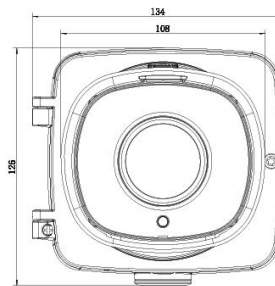

Structure Diagrams

microSD/SDHC/SDXC Card Slot

Reset

Ethernet Port(PoE)

A62 Junction Box

Weight: 510g

Dimensions: 134*126*40mm

A01 Pole Mount

Weight: 720g

Dimensions: 170*51.5*152.6mm

A03 External Corner Bracket

Weight: 900g

Dimensions: 170*152.5*76.3mm