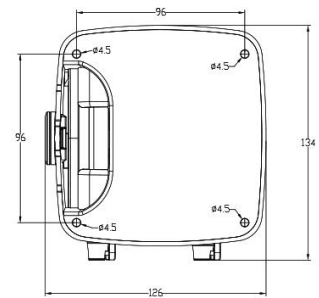

Structure Diagrams

microSD/SDHC/SDXC Card Slot

Reset

Ethernet Port(PoE)

A62 Junction Box

Weight: 510g

Dimensions: 134*126*40mm

A01 Pole Mount

Weight: 720g

Dimensions: 170*51.5*152.6mm

A03 External Corner Bracket

Weight: 900g

Dimensions: 170*152.5*76.3mm