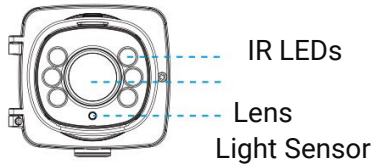

AI Motorized Pro Bullet Plus Network Camera

Audio	Audio Compression	G.711/AAC/G.722/G.726	
	Audio Sampling Rate	8/16/32/44.1/48KHz	
	Audio Bit Rate	16~256kbps	
	Two-way Audio	Support	
Intelligent Analytics	Video Analysis	Intrusion Detection, Region Entrance, Region Exiting, Advanced Motion Detection, Tamper Detection, Line Crossing, Loitering, Object Left, Object Removed	
	Face Detection&Face Attribute Recognition	Detect and capture faces, get real-time snapshots; The attributes include Age, Gender, Glasses, Mask and Cap; Support Faces Privacy Mode, the detected faces in the face detection area will be mosaic automatically.	
	Object Counting & Report	Count the number of objects crossing the line, optionally human and vehicle, Support regional people counting for up to 4 detection areas	
System	Storage	Support microSD/SDHC/SDXC Card Local Storage, up to 1TB	
	Advanced Function	Heat Map, BLC, HLC, 2D DNR, 3D DNR, Defog, AWB, IP Address Filtering, AGC, Anti-flicker, Corridor Mode, Deblur, Watermark	
	SIP/VoIP Support	Yes, Voice & Video-over-IP	
	Event Trigger	Motion Detection, Network Disconnection, External Input, Audio Alarm, etc.	
	Event Action	FTP Upload, SMTP Upload, SD Card Record, External Output, SIP Phone, HTTP Notification, etc.	
	System Compatibility	ONVIF Profile G & M & S & T, API	
General	Working Temperature	-40°C~60°C	
	Working Humidity	0~95%(Non-condensing)	
	Power Supply	PoE (802.3af) / DC 12V±10%	
	Power Consumption	7W MAX 9W MAX(With IR on)	6W MAX 8W MAX(With IR on)
	Housing	Vandal-proof IK10-rated Metal Housing / Up to IP67-rated for Weather-resistant Performance	
	Surge Protection	4KV	
	Weight	1630g	
	Dimensions	301mmX108mmX126mm	
	Warranty	3/5 Years	

Structure Diagrams

microSD/SDHC/SDXC Card Slot

Reset

Ethernet Port(PoE)

A62 Junction Box

Weight: 510g

Dimensions: 134*126*40mm

A01 Pole Mount